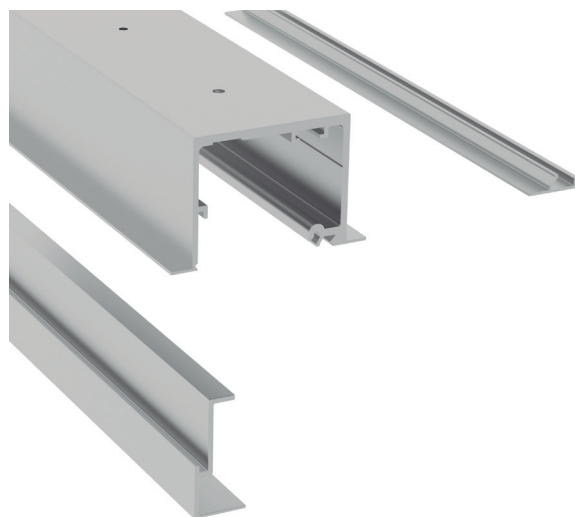

NEW FALSE CEILING RANGE

Compact Glass

SV-X70

Saheco broadened its Compact Glass SV-X70 offer with the new False Ceiling range.

Top track set for False ceiling and False ceiling + Fixed Glass

Available in Set from 2, 3, 4 and 6 m.

2 Finishes:
Satin anodized aluminum
Stainless steel brushed finish aluminium

New - 012C