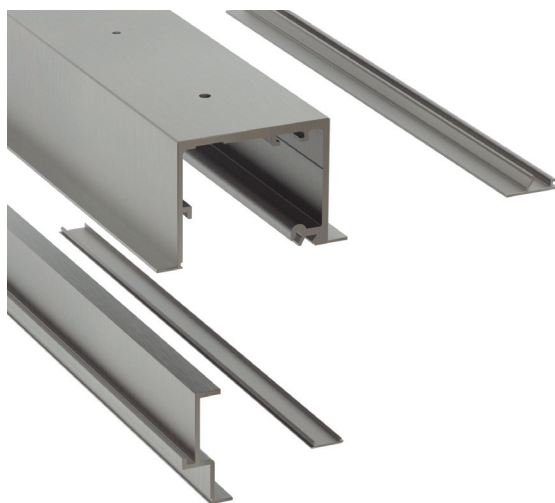

NEW FALSE CEILING RANGE

Compact Glass

SV-X70

Saheco broadened its Compact Glass SV-X70 offer with the new False Ceiling range.

Top track set for False ceiling and False ceiling + Fixed Glass

Available in Set from 2, 3, 4 and 6 m.

2 Finishes:
Satin anodized aluminum
Stainless steel brushed finish aluminium

New - 012C