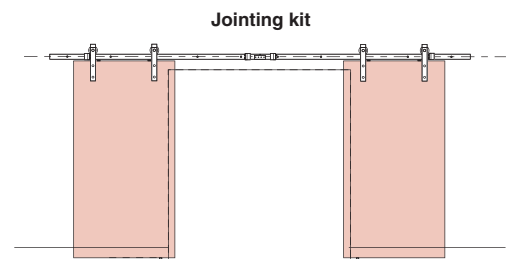

The **RUSTICO TIMBER** family is growing  
with the **SF-RUSTICO 80G** system

**Saheco is widening the Rustico Timber family with the large wheel kits offer**

- New system SF-RUSTICO 80G with a look reminding us of ancient barn doors.
- 2m and 3m kits are available in Black Oxiron Iron finish.
- Wheel with a 125mm diameter.
- Possibility to merge 2 kits with the jointing kit.
- Ideal for installations requiring wooden doors weighing up to 80kg.