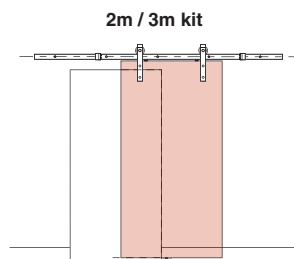

The **RUSTICO TIMBER** family is growing  
with the **SF-RUSTICO 80G** system

**Saheco is widening the Rustico Timber family with the large wheel kits offer**

- New system SF-RUSTICO 80G with a look reminding us of ancient barn doors.
- 2m and 3m kits are available in Black Oxiron Iron finish.
- Wheel with a 125mm diameter.
- Possibility to merge 2 kits with the jointing kit.
- Ideal for installations requiring wooden doors weighing up to 80kg.