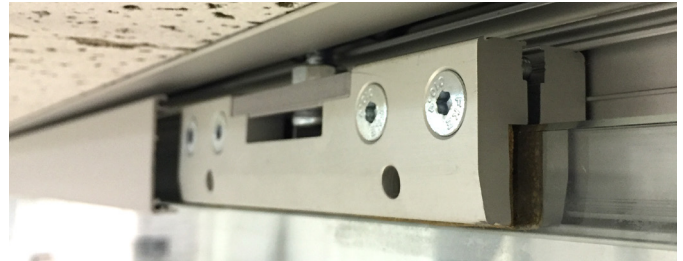

NEW
SV-EASY CLAMP

CLASSIC GLASS ROLLER GLASS

Saheco enlarge its offer Roller Glass and Classic Glass with the new clip SV -EASY

- Minimalist Aesthetic.
- Easier mounting side entry.
- 2 models cover: Front entrance and Large.
- For installations with doors up to 80kg.
- For glass with thickness of 8-10mm.