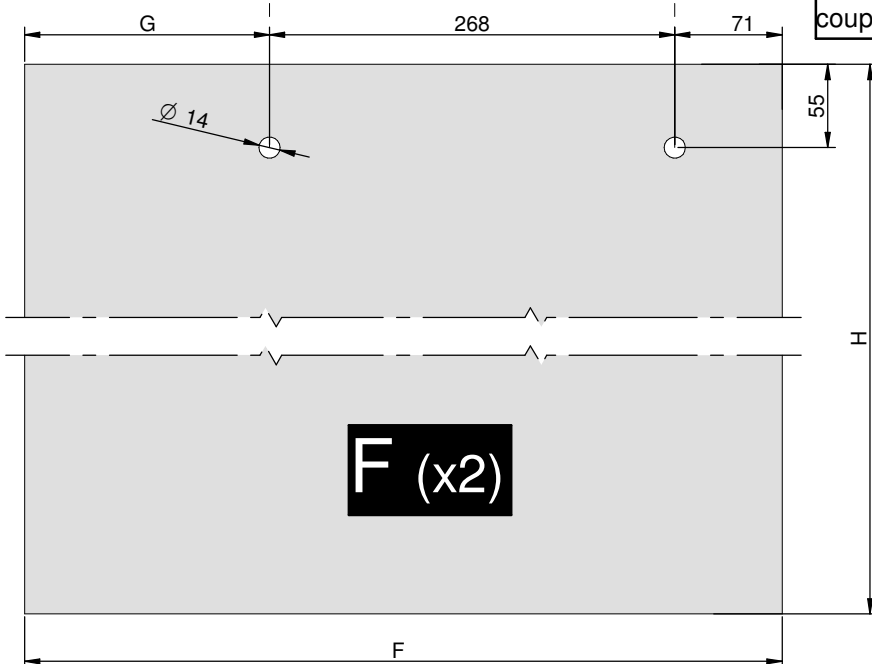

VIDRIO FIJO
FIXED GLASS
VERRE FIXE