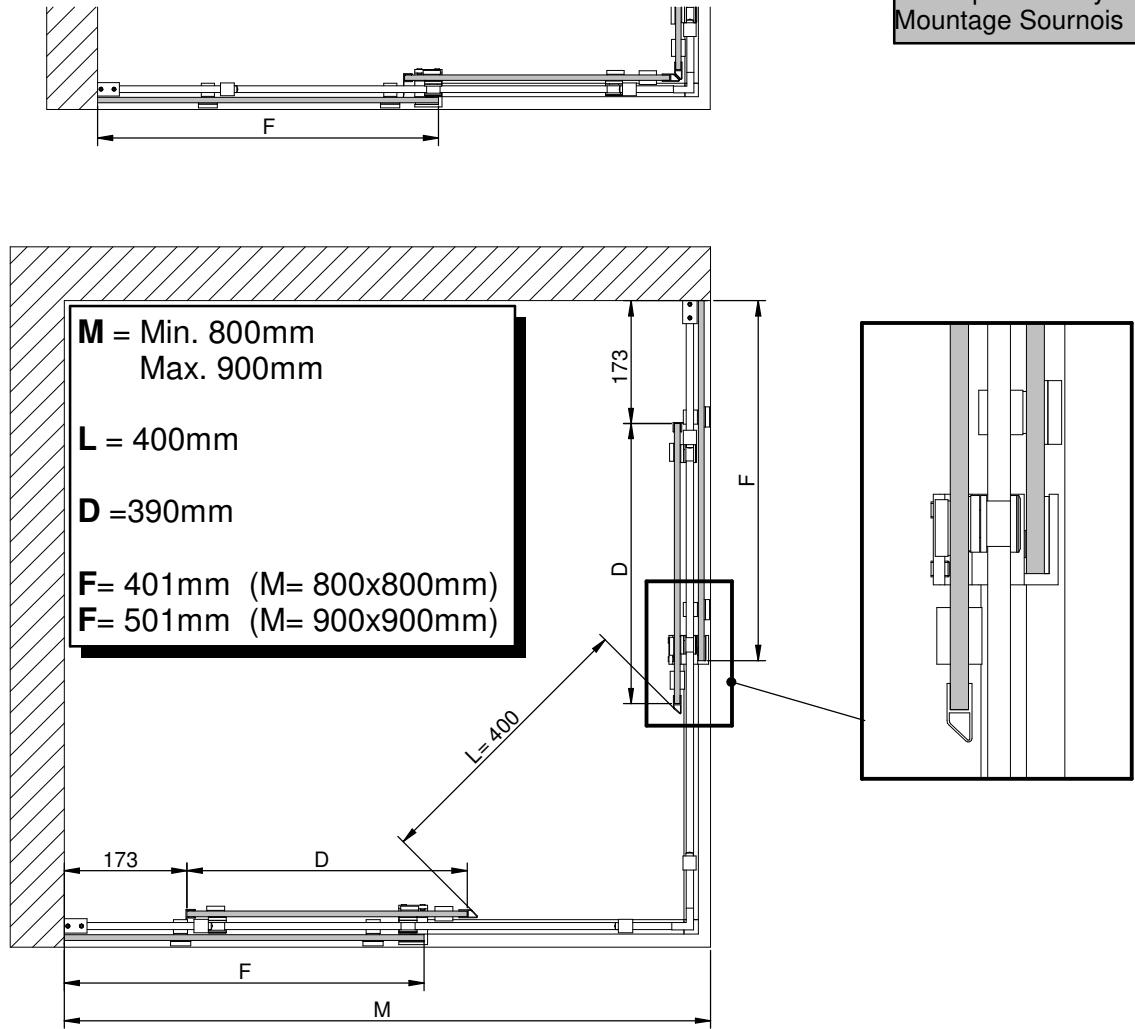

A = H - 8

INSTALACION SOLAPADA
Overlap assembly
Mountage Sournois

INSTALACION ENRASADA
Levelled assembly
Mountage arasé

PERFIL INFERIOR
Lower Profile
Profile bas

PUERTA CORREDERA
SLIDING DOOR
PORTE COULISSANTE