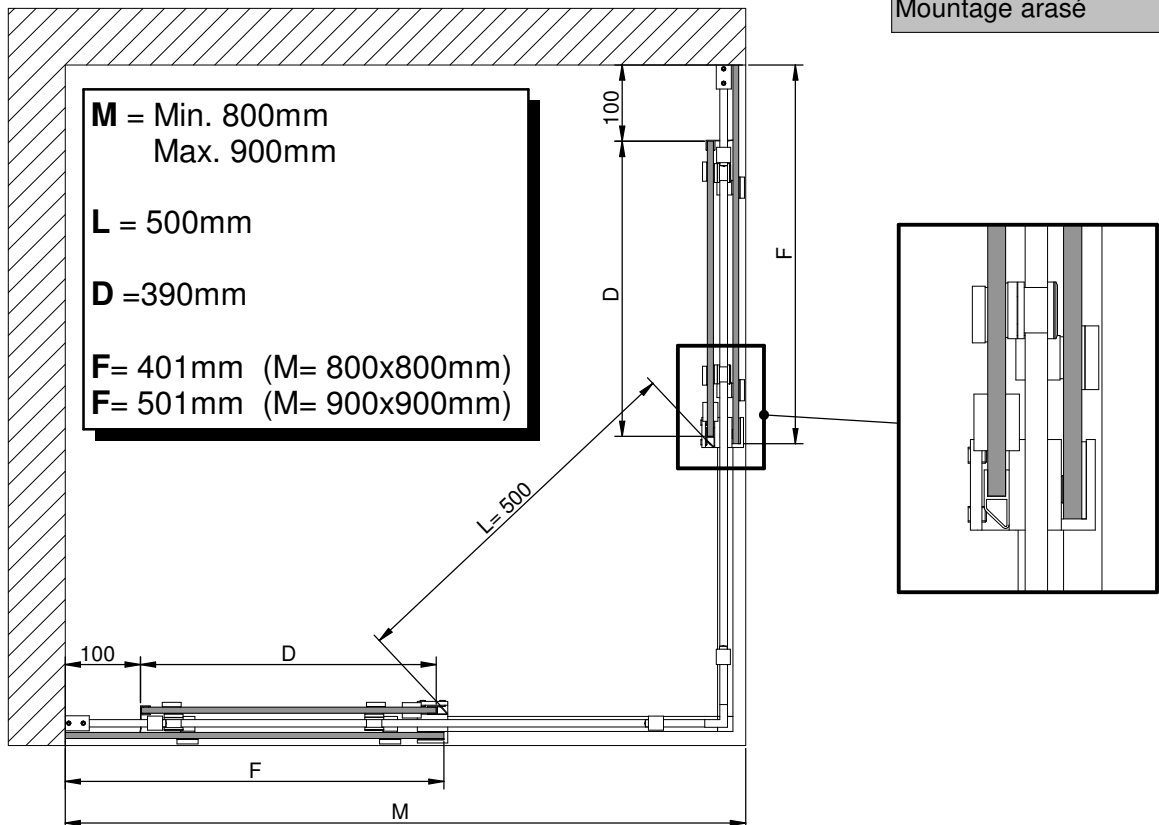

A = H - 8

INSTALACION SOLAPADA
Overlap assembly
Mountage Sournois

INSTALACION ENRASADA
Levelled assembly
Mountage arasé

PERFIL INFERIOR
Lower Profile
Profile bas

PUERTA CORREDERA
SLIDING DOOR
PORTE COULISSANTE