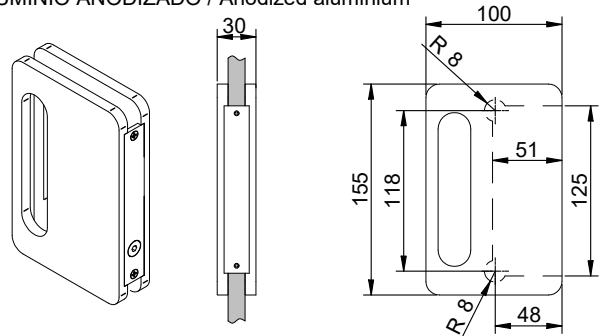

MADE IN E.U.

CODE:
006665

21-02-2020

038060067

CERRADURA CON GANCHO PARA PUERTA CORREDERA / Glass door lock with strike.

INOX.

VIDRIO / Glass 10mm - 12mm

VIDRIO / Glass 8mm

MADE IN E.U.

CODE:
006666

21-02-2020

038060067

CERRADERO PARA PUERTA CORREDERA DE VIDRIO / Glass door lock strike box

ALUMINIO ANODIZADO / Anodized aluminium

VIDRIO / Glass 10mm - 12mm

VIDRIO / Glass 8mm