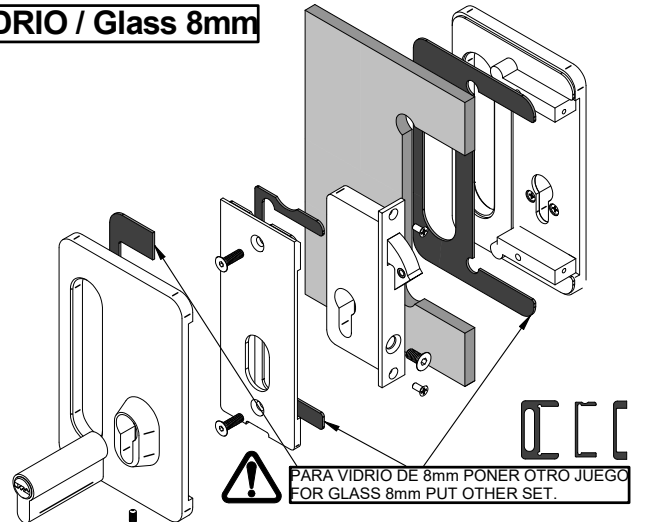

MADE IN E.U.

CODE:
006665

21-02-2020

038060067

CERRADURA CON GANCHO PARA PUERTA CORREDERA / Glass door lock with strike.

INOX.

VIDRIO / Glass 10mm - 12mm

VIDRIO / Glass 8mm