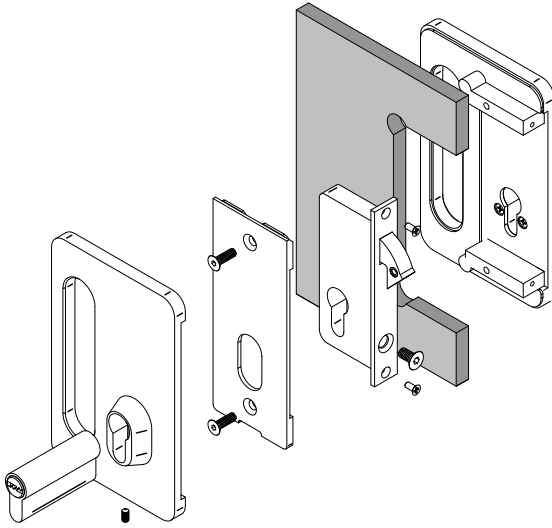

MADE IN E.U.

CODE:
006665

21-02-2020

038060067

CERRADURA CON GANCHO PARA PUERTA CORREDERA / Glass door lock with strike.

INOX.

VIDRIO / Glass 10mm - 12mm

VIDRIO / Glass 8mm

Serie SV

VIDRIO / Glass 8 / 10 / 12mm

Poligono Industrial Foradada - 08580 - Sant Quirze de Besora (Barcelona)
Telf. 34-93.852.92.23, Fax.34-93.852.91.59
Export. Telf. 34-93.852.96.15, Fax.34-93.852.91.76
e-mail: saheco@saheco.com - web: www.saheco.com

MADE IN E.U.

CODE:
006666

21-02-2020

038060067

CERRADERO PARA PUERTA CORREDERA DE VIDRIO / Glass door lock strike box

ALUMINIO ANODIZADO / Anodized aluminium

VIDRIO / Glass 10mm - 12mm

VIDRIO / Glass 8mm