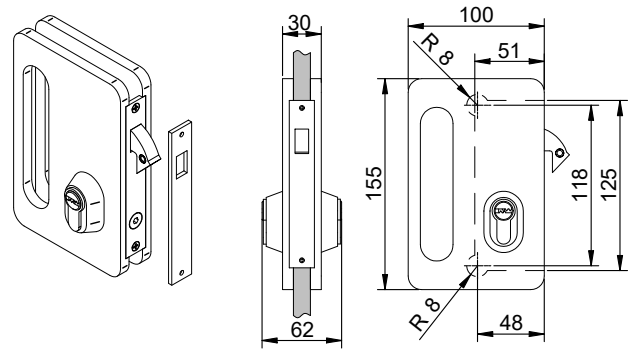

MADE IN E.U.

CODE:
006665

21-02-2020

038060067

CERRADURA CON GANCHO PARA PUERTA CORREDERA / Glass door lock with strike.

INOX.

VIDRIO / Glass 10mm - 12mm

VIDRIO / Glass 8mm

Serie SV

VIDRIO / Glass 8 / 10 / 12mm

Poligono Industrial Foradada - 08580 - Sant Quirze de Besora (Barcelona)
Telf. 34-93.852.92.23, Fax.34-93.852.91.59
Export. Telf. 34-93.852.96.15, Fax.34-93.852.91.76
e-mail: saheco@saheco.com - web: www.saheco.com

MADE IN E.U.

CODE:
006666

21-02-2020

038060067

CERRADERO PARA PUERTA CORREDERA DE VIDRIO / Glass door lock strike box

ALUMINIO ANODIZADO / Anodized aluminium

VIDRIO / Glass 10mm - 12mm

VIDRIO / Glass 8mm