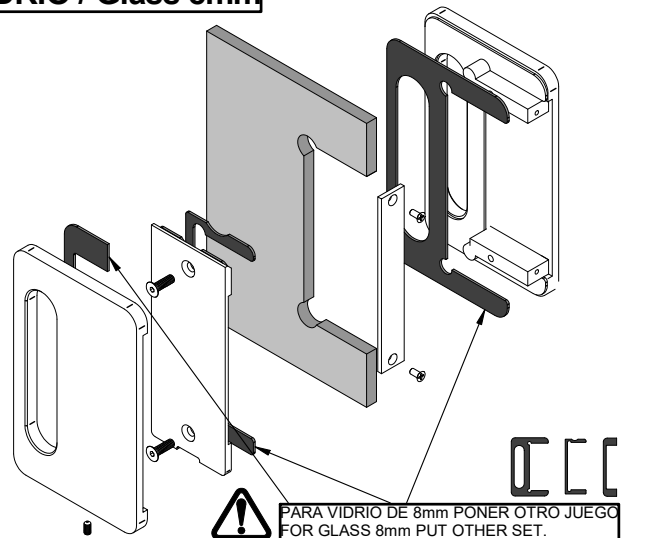

MADE IN E.U.

CODE:
006665

21-02-2020

038060067

CERRADURA CON GANCHO PARA PUERTA CORREDERA / Glass door lock with strike.

INOX.

VIDRIO / Glass 10mm - 12mm

VIDRIO / Glass 8mm

MADE IN E.U.

CODE:
006666

21-02-2020

038060067

CERRADERO PARA PUERTA CORREDERA DE VIDRIO / Glass door lock strike box

ALUMINIO ANODIZADO / Anodized aluminium

VIDRIO / Glass 10mm - 12mm

VIDRIO / Glass 8mm