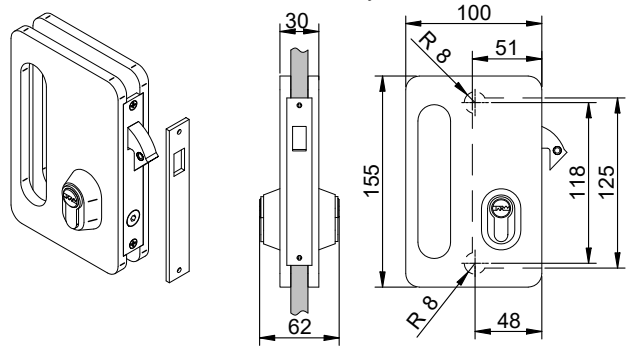

MADE IN E.U.

**CODE:
006662**

21-02-2020

038060085

CERRADURA CON GANCHO PARA PUERTA CORREDERA /
 Glass door lock with strike.

ALUMINIO ANODIZADO BRILLO / Shiny anodized aluminium

VIDRIO / Glass 10mm - 12mm

VIDRIO / Glass 8mm

saheco Serie SV

VIDRIO / Glass 8 / 10 / 12mm

Poligono Industrial Foradada - 08580 - Sant Quirze de Besora (Barcelona)
 Telf. 34-93.852.92.23, Fax.34-93.852.91.59
 Export. Telf. 34-93.852.96.15, Fax.34-93.852.91.76
 e-mail: saheco@saheco.com - web: www.saheco.com

MADE IN E.U.

**CODE:
006663**

21-02-2020

038060085

CERRADERO PARA PUERTA CORREDERA DE VIDRIO /
 Glass door lock strike box.

ALUMINIO ANODIZADO BRILLO / Shiny anodized aluminium

VIDRIO / Glass 10mm - 12mm

VIDRIO / Glass 8mm