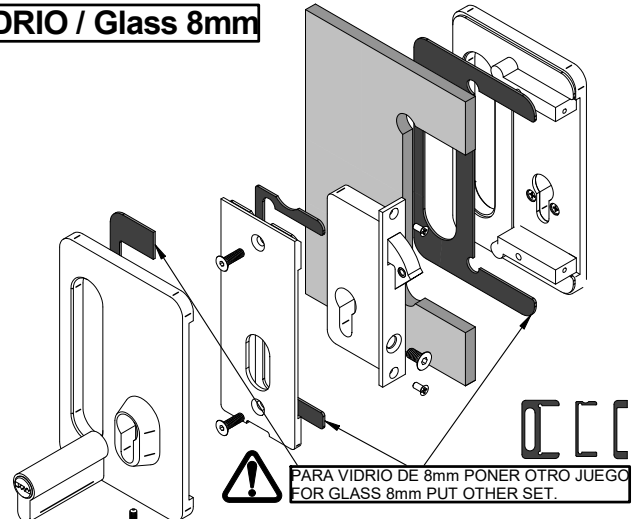

MADE IN E.U.

**CODE:
006662**

21-02-2020

038060085

CERRADURA CON GANCHO PARA PUERTA CORREDERA /
 Glass door lock with strike.

ALUMINIO ANODIZADO BRILLO / Shiny anodized aluminium

VIDRIO / Glass 10mm - 12mm

VIDRIO / Glass 8mm