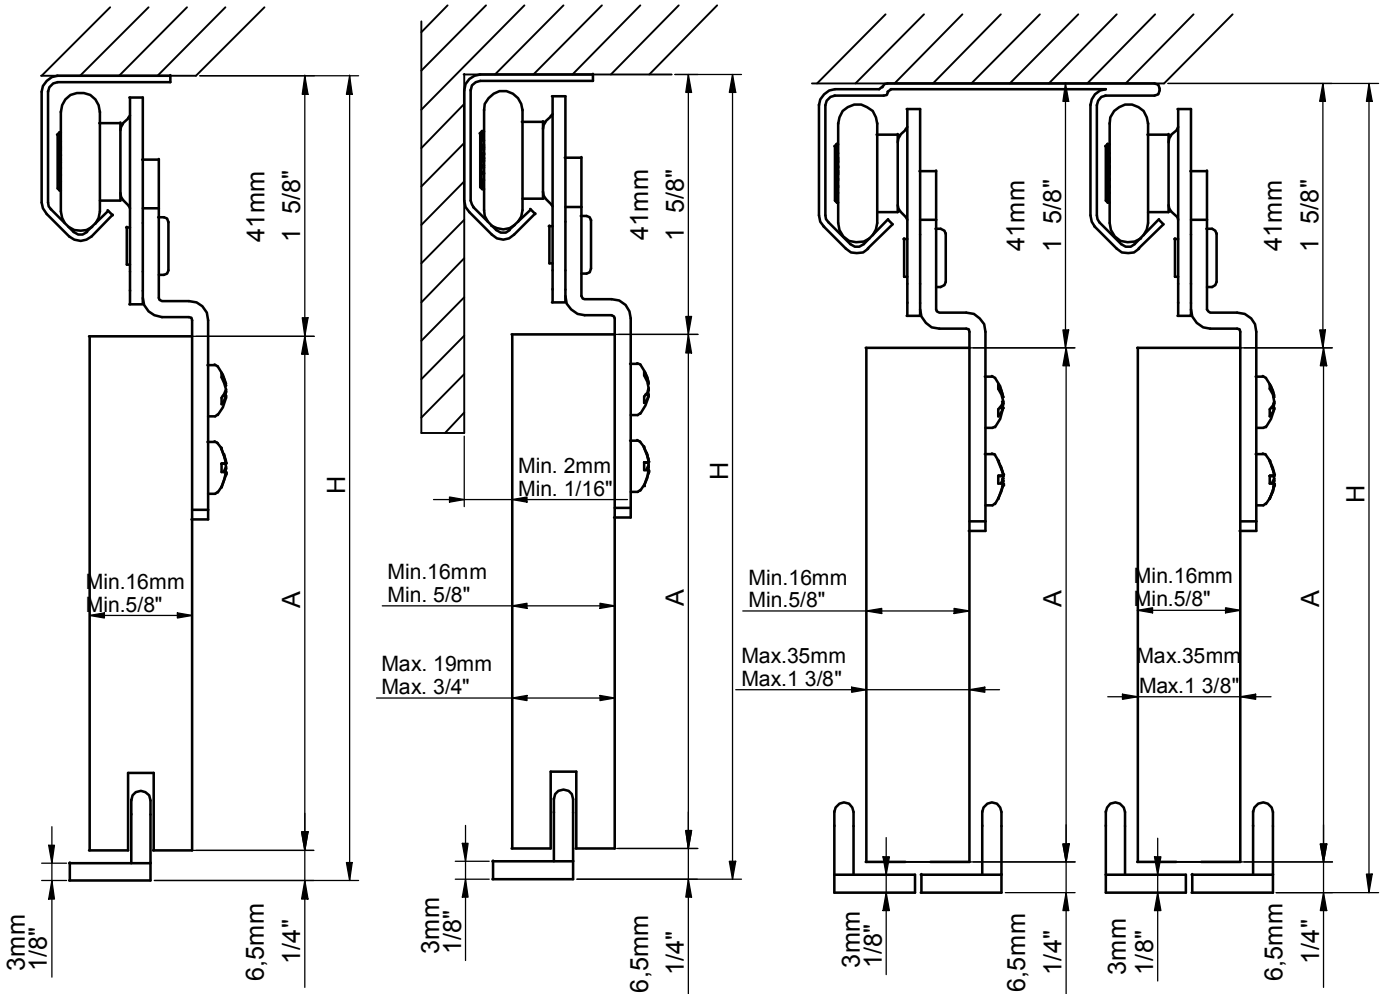

MADE IN E.U.

**GRUPO
TORREMAT**

038060175

(W)		4	(Y)		2
(Z)		6	(X)		2

A = H-48mm
A = H-1 7/8"