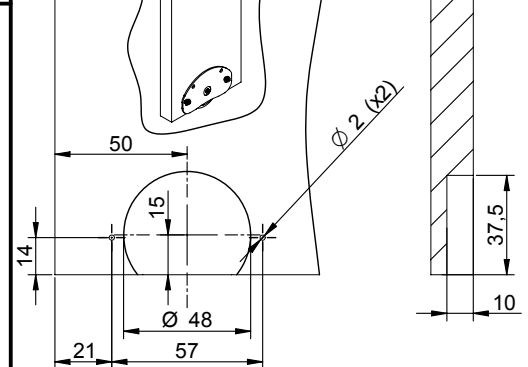

saheco

March-2011

SF-42

GRUP
TORREMAT

a		2	d		4
b		2	e		4
c		2	f		4

X=Y+Z   A=H-5

X=Y+Z   A=H-5

X=Y+Z   A=H-5