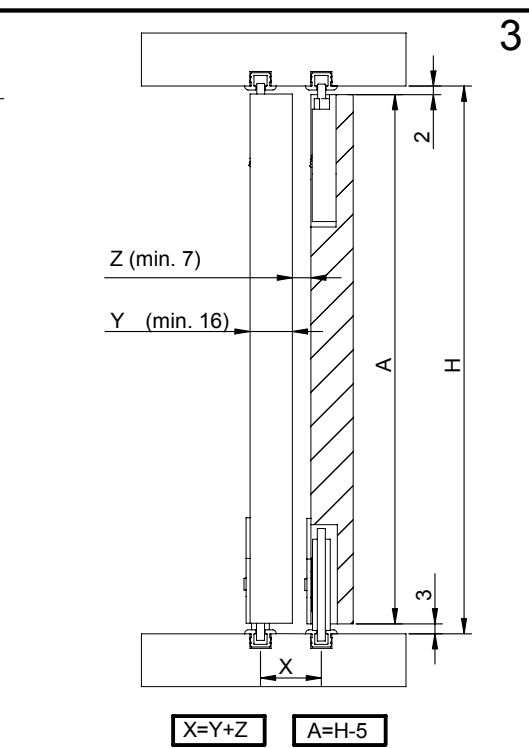

saheco

March-2011

SF-42

GRUP
TORREMAT

a		2	d		4
b		2	e		4
c		2	f		4

X=Y+Z   A=H-5

X=Y+Z   A=H-5

X=Y+Z   A=H-5