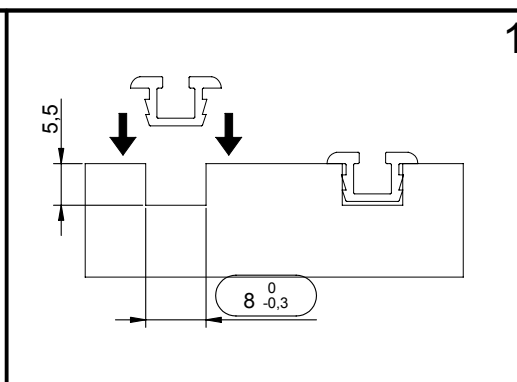

saheco

March-2011

SF-42

GRUP
TORREMAT

a		2	d		4
b		2	e		4
c		2	f		4

X=Y+Z   A=H-5

X=Y+Z   A=H-5

X=Y+Z   A=H-5