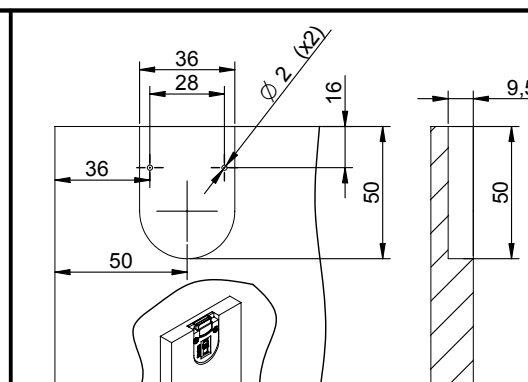

saheco

March-2011

SF-42

GRUP
TORREMAT

a		2	d		4
b		2	e		4
c		2	f		4

X=Y+Z   A=H-5

X=Y+Z   A=H-5

X=Y+Z   A=H-5