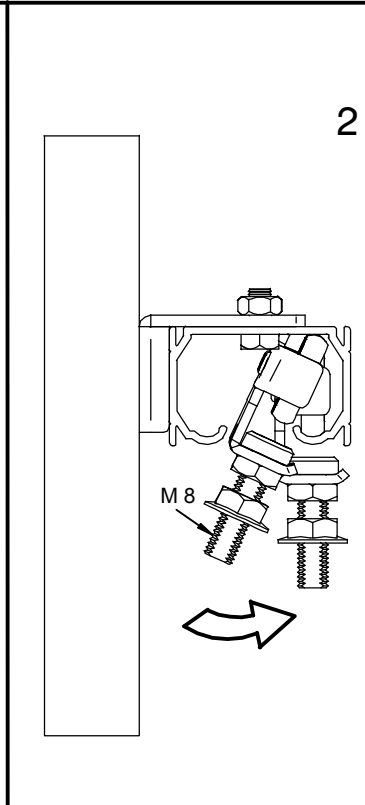

saheco

SF-85

Poligono Industrial Foradada - 08580 - Sant Quirze de Besora (Barcelona)
Telf. 34-93.852.92.23, Fax.34-93.852.91.59
Export. Telf. 34-93.852.96.15, Fax.34-93.852.91.76
e-mail: saheco@saheco.com - web: www.saheco.com

MADE IN E.U.

**GRUPO
TORREMAT**

MAY 2015

038060047