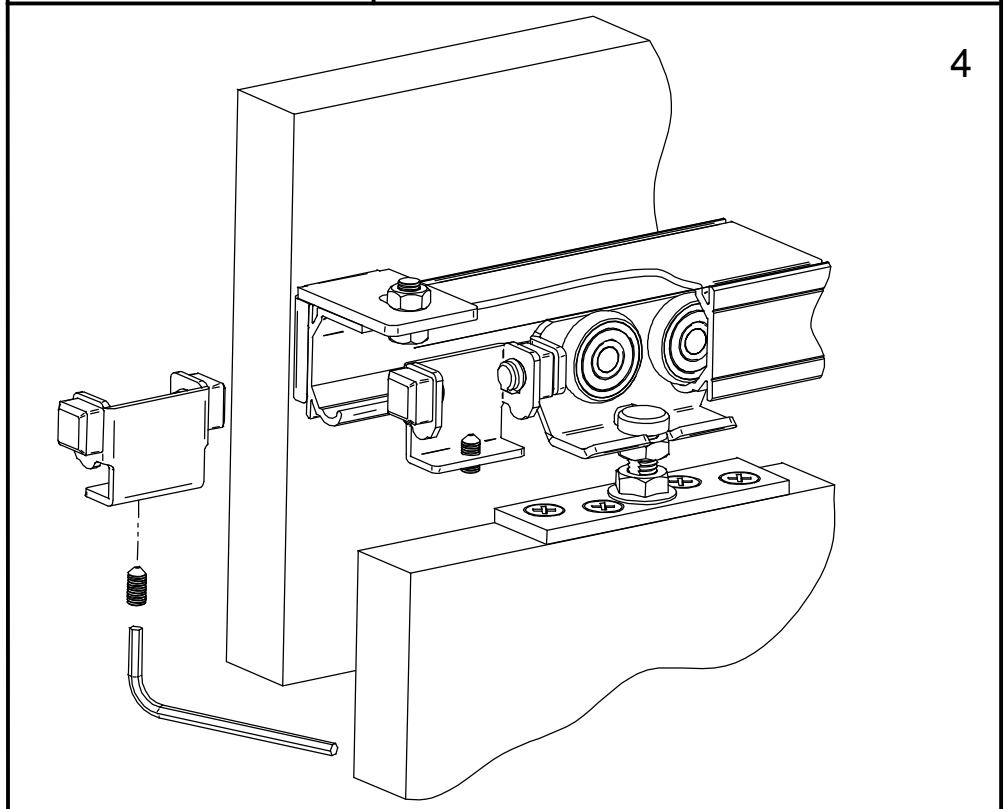

saheco

SF-85

Poligono Industrial Foradada - 08580 - Sant Quirze de Besora (Barcelona)
Telf. 34-93.852.92.23, Fax.34-93.852.91.59
Export. Telf. 34-93.852.96.15, Fax.34-93.852.91.76
e-mail: saheco@saheco.com - web: www.saheco.com

MADE IN E.U.

**GRUPO
TORREMAT**

MAY 2015

038060047