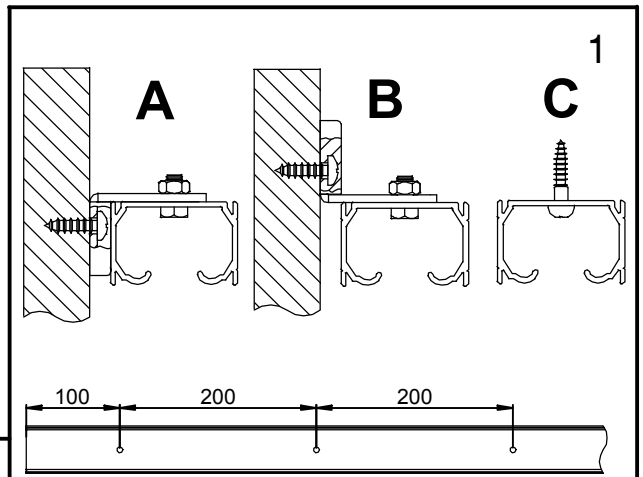

saheco

SF-85

Poligono Industrial Foradada - 08580 - Sant Quirze de Besora (Barcelona)
Telf. 34-93.852.92.23, Fax.34-93.852.91.59
Export. Telf. 34-93.852.96.15, Fax.34-93.852.91.76
e-mail: saheco@saheco.com - web: www.saheco.com

MADE IN E.U.

**GRUPO
TORREMAT**

MAY 2015

038060047