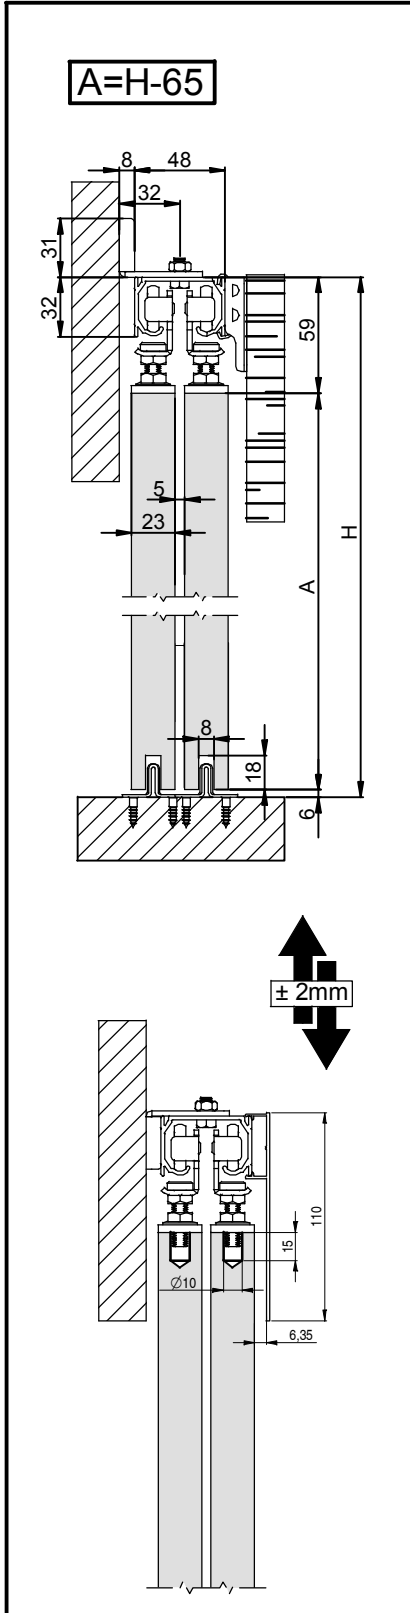

saheco

SF-85

Poligono Industrial Foradada - 08580 - Sant Quirze de Besora (Barcelona)
Telf. 34-93.852.92.23, Fax.34-93.852.91.59
Export. Telf. 34-93.852.96.15, Fax.34-93.852.91.76
e-mail: saheco@saheco.com - web: www.saheco.com

MADE IN E.U.

**GRUPO
TORREMAT**

MAY 2015

038060047

5

6

7