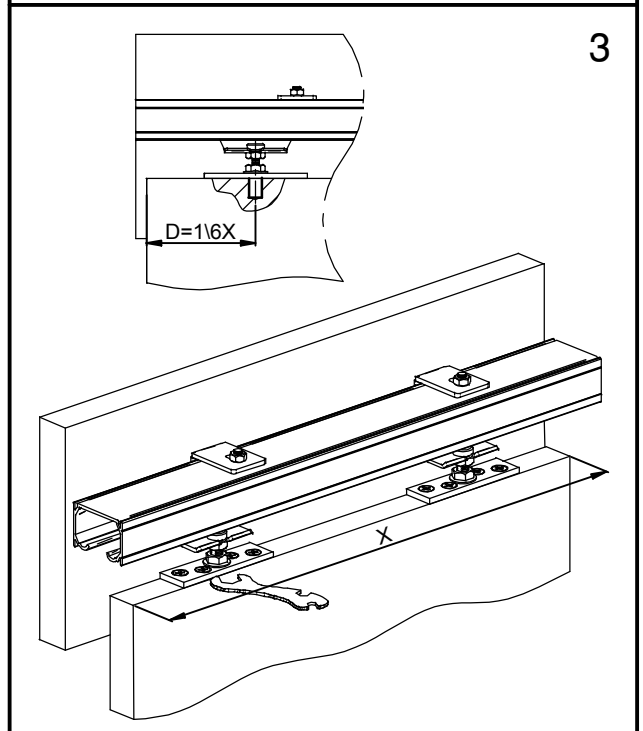

saheco

SF-85

Poligono Industrial Foradada - 08580 - Sant Quirze de Besora (Barcelona)
Telf. 34-93.852.92.23, Fax.34-93.852.91.59
Export. Telf. 34-93.852.96.15, Fax.34-93.852.91.76
e-mail: saheco@saheco.com - web: www.saheco.com

MADE IN E.U.

**GRUPO
TORREMAT**

MAY 2015

038060047