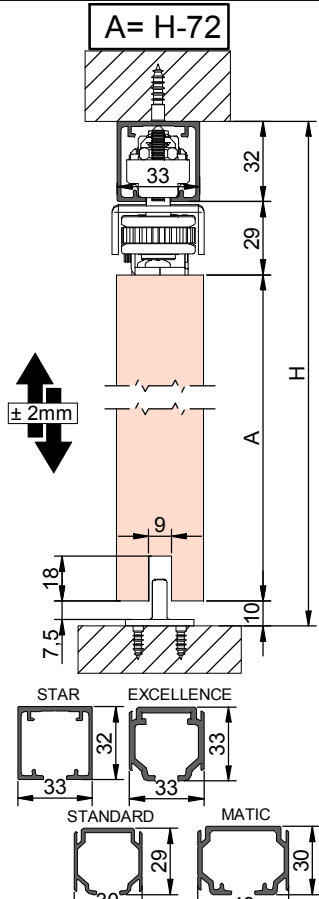

MADE IN E.U.

JULY 2020
038060621

CODE: 010112

(a)		10m	1	(v)		2	(y)		1
(b)			4	(p)		1	(t1)		8
(w)			3	(s)		1	(h)		4
				(r)		1	(t2)		16
							(m)		2

ENRASADO / Leveled / Arasé
SOLAPADO / Overlap / Sournois

B, C = FUERTA / Door / Porte
F = HOJA FIJA / Fixed Sheet / Panneau Fixe

INSTALACIÓN ENRASADA / Leveled assembly / Moutage arasé

INSTALACIÓN SOLAPADA / Overlap assembly / Moutage Sournois

SIN PANEL FJO / No fixed panel / Pas panneau fixe

$$C = \frac{L + 90}{2}$$

SIN PANEL FJO / No fixed panel / Pas panneau fixe

$$C = \frac{L + 90}{2}$$

$$L = P - 2F$$

$$P = L + 2F$$

$$C = \frac{P + 60}{4}$$

$$F = C + 15$$

$$B = C$$