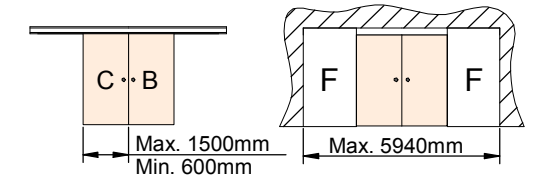

MADE IN E.U.

JULY 2020
038060621

CODE: 010112

(a)		10m	1	(v)		2	(y)		1
(b)			4	(p)		1	(t1)		8
(w)			3	(s)		1	(h)		4
				(r)		1	(t2)		16
							(m)		2

ENRASADO / Leveled / Arasé
SOLAPADO / Overlap / Sournois

B, C = FUERTA / Door / Porte
F = HOJA FIJA / Fixed Sheet / Panneau Fixe

INSTALACIÓN ENRASADA / Leveled assembly / Moutage arasé

INSTALACIÓN SOLAPADA / Overlap assembly / Moutage Sournois

SIN PANEL FJO / No fixed panel / Pas panneau fixe