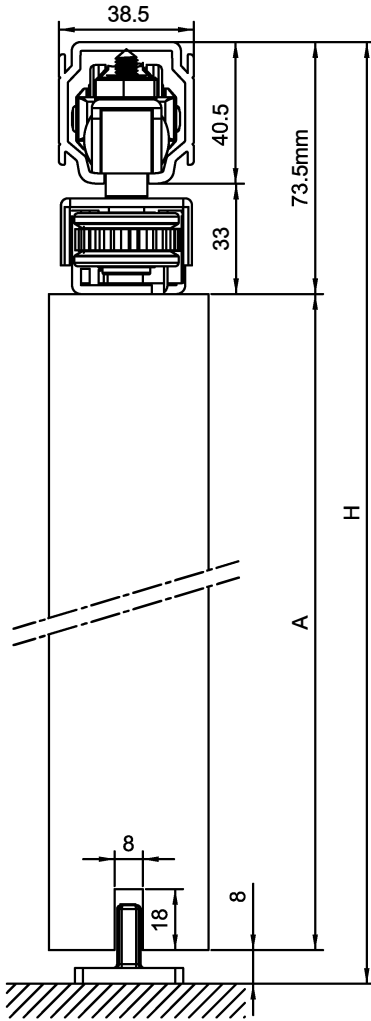

saheco

SINCRO SF-A100-A125

Poligono Industrial Foradada - 08580 - Sant Quirze de Besora (Barcelona)

Telf. 34-93.852.92.23, Fax.34-93.852.91.59

Export. Telf. 34-93.852.96.15, Fax.34-93.852.91.76

e-mail: saheco@saheco.com

web: www.saheco.com

**GRUPO
TORREMAT**

038060622

10113					
a		4	b		4
c		2	d		1
e		1	f		3
g		1	h		2
i		1	j		3
t1		16	t2		4
t3		8	t4		6
w		1			

Montaje Correa Largo ("Posicion" hojas cerradas segun medidas)
Long Belt Assembly ("Position" closed sheet according to measures)
Montage de Long cinturón ("Position" panneau fermée selon les mesures)

6

7

8

9

10

11

The belt must be strained before fix the screws.

12