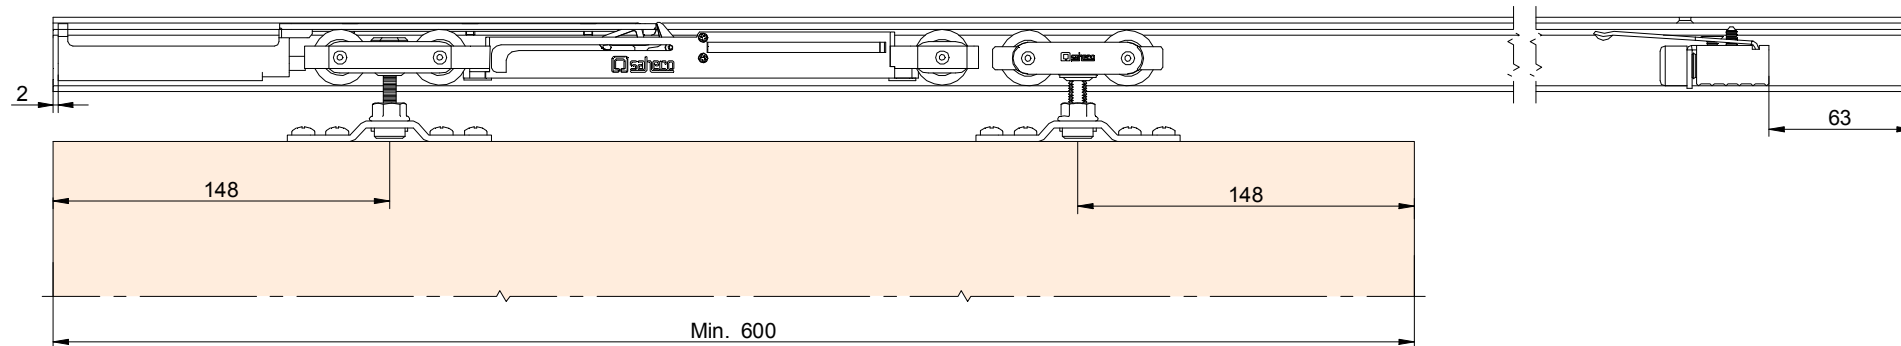

MADE IN E.U.

GRUPO TORREMAT

JULY 2019

038060676

CODE: 098191

a		1	d		1
b		2	e		1
c		8	f		4
	DIN 7505 B 5x25		g		1
			h		1
			k		1