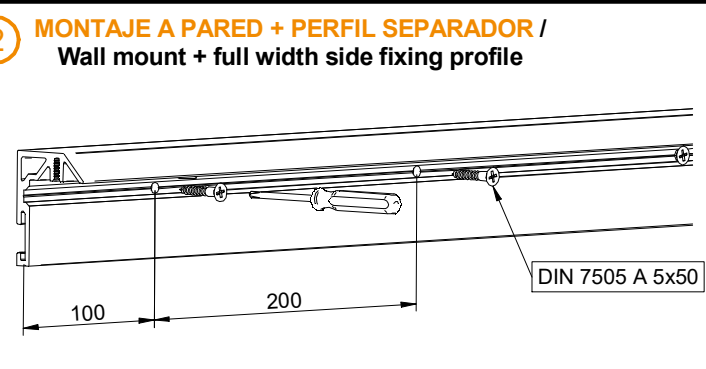

2 MONTAJE A PARED + PERFIL SEPARADOR / Wall mount + full width side fixing profile