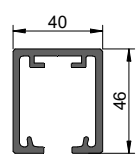

$R = W - 372$

± 3mm

$A = H - 84$

$A = H - 84$

± 3,5mm

REF.: 0 60 81

± 3mm

$A = H - 84$

REF.: 0 60 82

$A = H - 84$

1 MONTAJE A TECHO / Ceiling mount

2 MONTAJE A PARED + PERFIL SEPARADOR / Wall mount + full width side fixing profile

COMPATIBLE P. STAR XL $A = H - 84$

3 MONTAJE A PARED / Wall mount