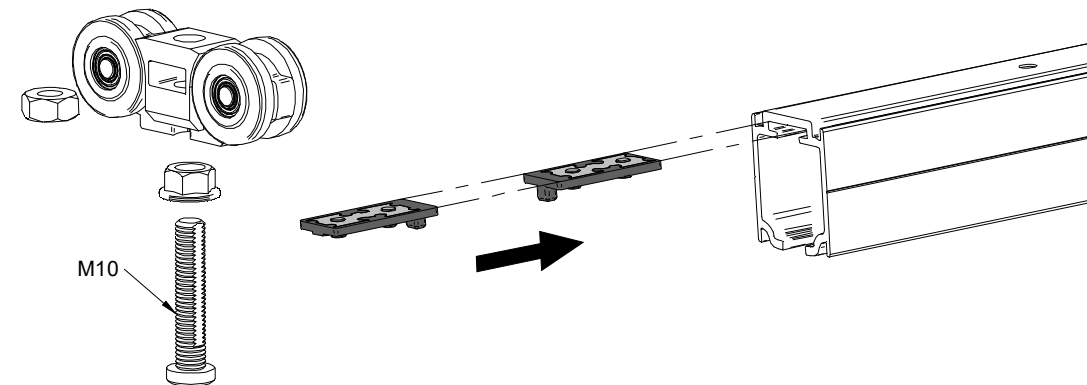

3 MONTAJE A PARED / Wall mount

4 MONTAJE COMPONENTES / Assembly components

5

6

7

8 MONTAJE PUERTA / Door installation

9

10

11 MONTAJE TAPETA / Cover mount