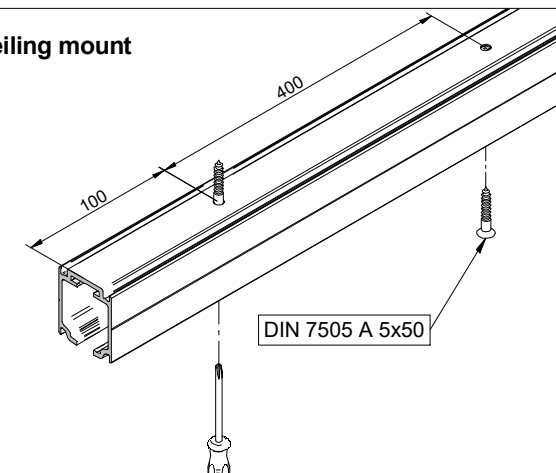

$R = W - 372$

± 3mm

$A = H - 84$

$A = H - 84$

± 3,5mm

REF.: 0 60 81

± 3mm

$A = H - 84$

REF.: 0 60 82

$A = H - 84$

1 MONTAJE A TECHO / Ceiling mount

2 MONTAJE A PARED + PERFIL SEPARADOR / Wall mount + full width side fixing profile

COMPATIBLE P. STAR XL $A = H - 84$

3 MONTAJE A PARED / Wall mount