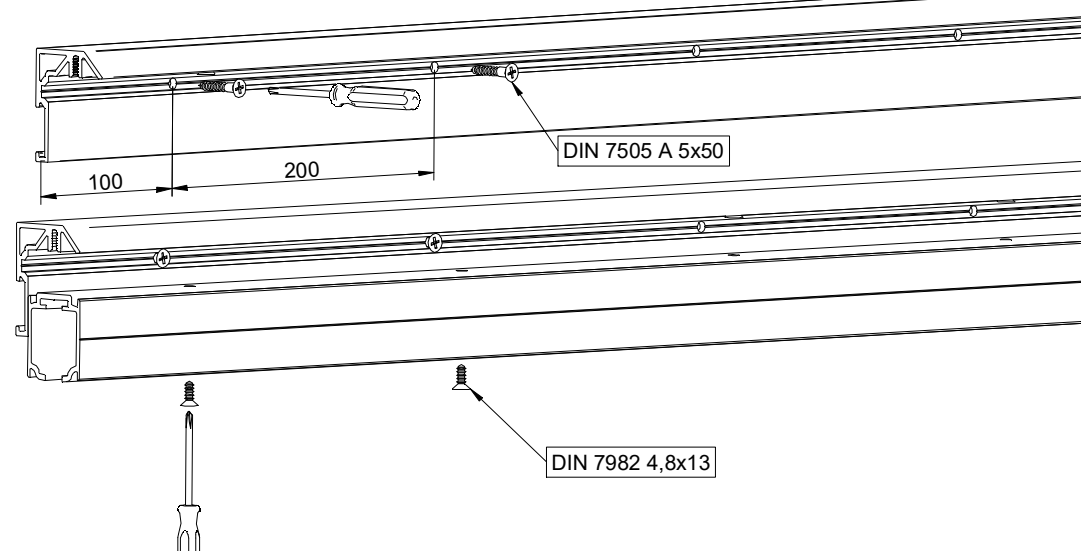

$R = W - 372$

± 3mm

$A = H - 84$

$A = H - 84$

± 3,5mm

REF.: 0 60 81

± 3mm

$A = H - 84$

REF.: 0 60 82

$A = H - 84$

1 MONTAJE A TECHO / Ceiling mount

2 MONTAJE A PARED + PERFIL SEPARADOR / Wall mount + full width side fixing profile

COMPATIBLE P. STAR XL $A = H - 84$

3 MONTAJE A PARED / Wall mount