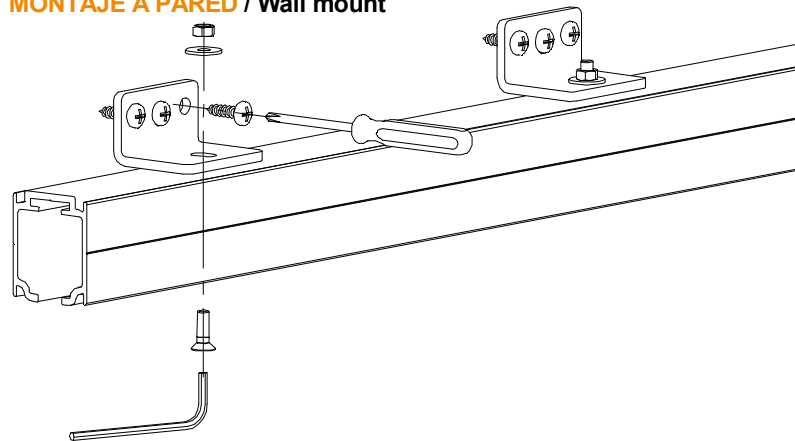

$R = W - 372$

± 3mm

$A = H - 84$

$A = H - 84$

± 3,5mm

REF.: 0 60 81

± 3mm

$A = H - 84$

REF.: 0 60 82

$A = H - 84$

1 MONTAJE A TECHO / Ceiling mount

2 MONTAJE A PARED + PERFIL SEPARADOR / Wall mount + full width side fixing profile

COMPATIBLE P. STAR XL $A = H - 84$

3 MONTAJE A PARED / Wall mount