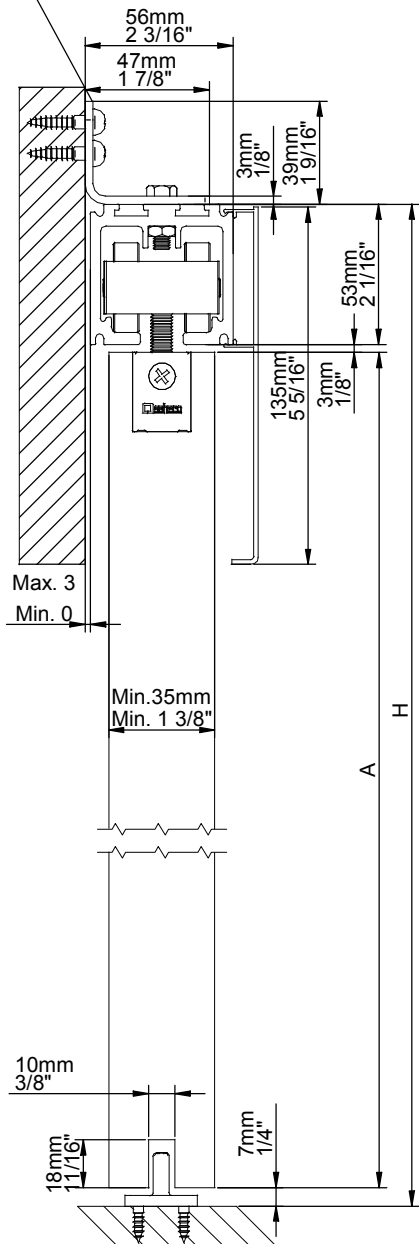

saheco SF-RA300

Poligono Industrial Foradada - 08580 - Sant Quirze de Besora (Barcelona)
 Telf. 34-93.852.92.23, Fax.34-93.852.91.59
 Export. Telf. 34-93.852.96.15, Fax.34-93.852.91.76
 e-mail: saheco@saheco.com - web: www.saheco.com

(w)		2
(v)		4
(p)		4

(z)		2
(y)		2
(x)		1

Ref. 0 300 64

CODE: 0 301 30-45-60

CODE:
00 41 31-51

A = H-63mm
A = H-2 1/2"

A = H-63mm
A = H-2 1/2"