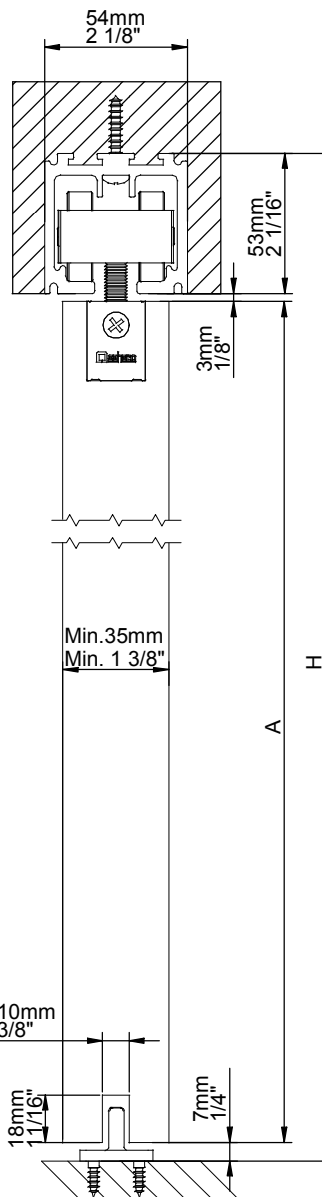

saheco SF-RA300

Poligono Industrial Foradada - 08580 - Sant Quirze de Besora (Barcelona)
 Telf. 34-93.852.92.23, Fax.34-93.852.91.59
 Export. Telf. 34-93.852.96.15, Fax.34-93.852.91.76
 e-mail: saheco@saheco.com - web: www.saheco.com

(w)		2
(v)		4
(p)		4

(z)		2
(y)		2
(x)		1

Ref. 0 300 64

CODE: 0 301 30-45-60

CODE:
00 41 31-51

A = H-63mm
A = H-2 1/2"

A = H-63mm
A = H-2 1/2"