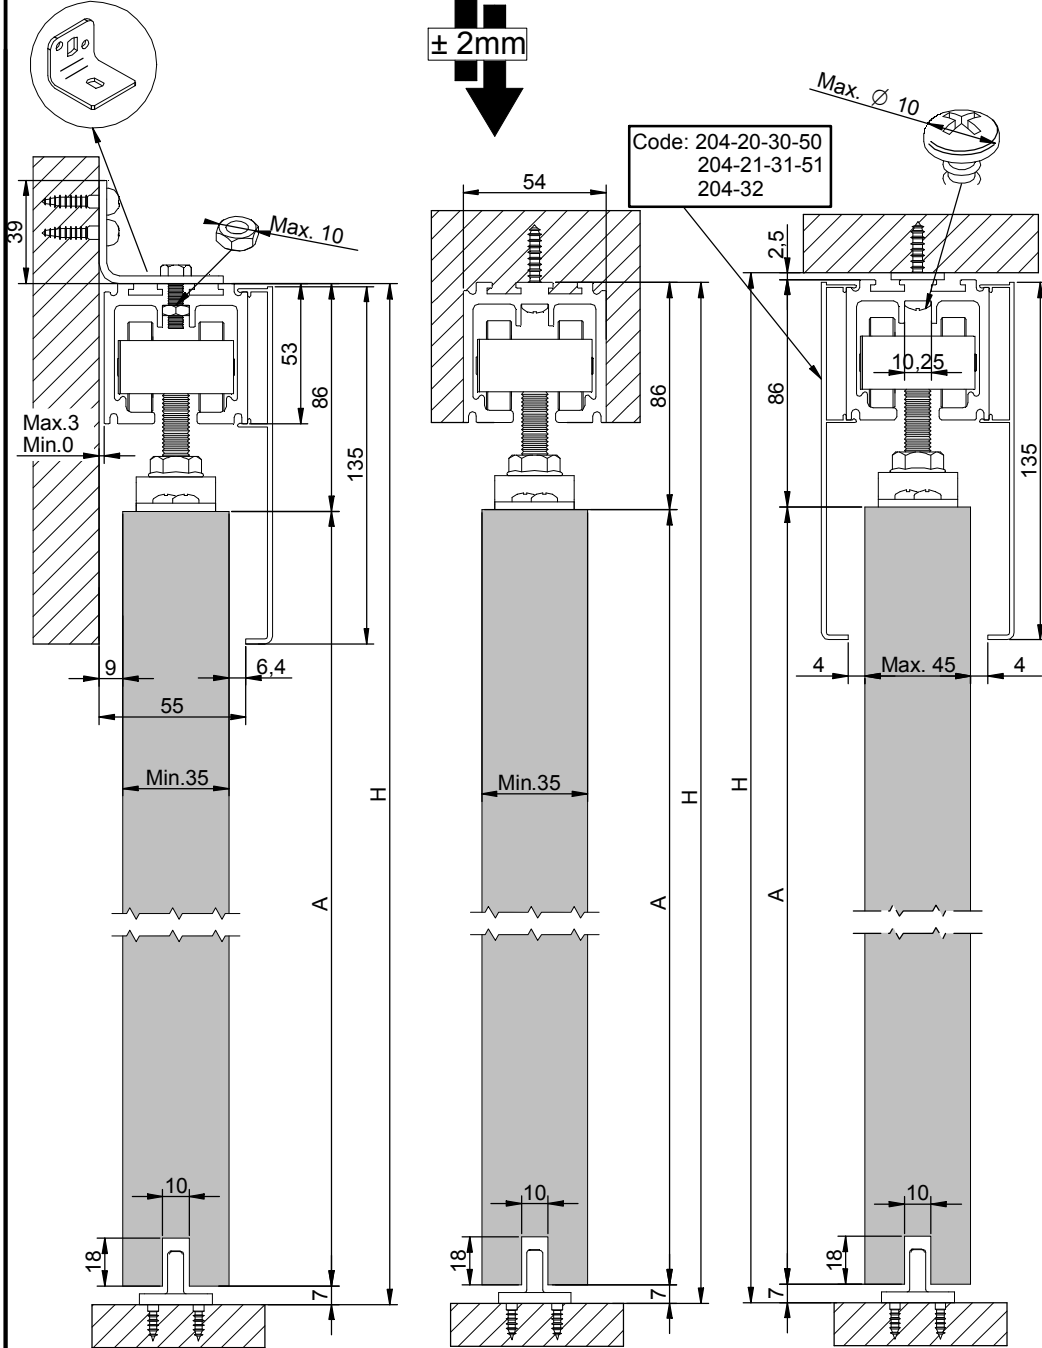

saheco

SF-A300
SOBREPUESTA

Poligono Industrial Foradada - 08580 - Sant Quirze de Besora (Barcelona)
Telf. 34-93.852.92.23, Fax.34-93.852.91.59
Export. Telf. 34-93.852.96.15, Fax.34-93.852.91.76
e-mail: saheco@saheco.com - web: www.saheco.com

A = H-93

A = H-93

A = H-95