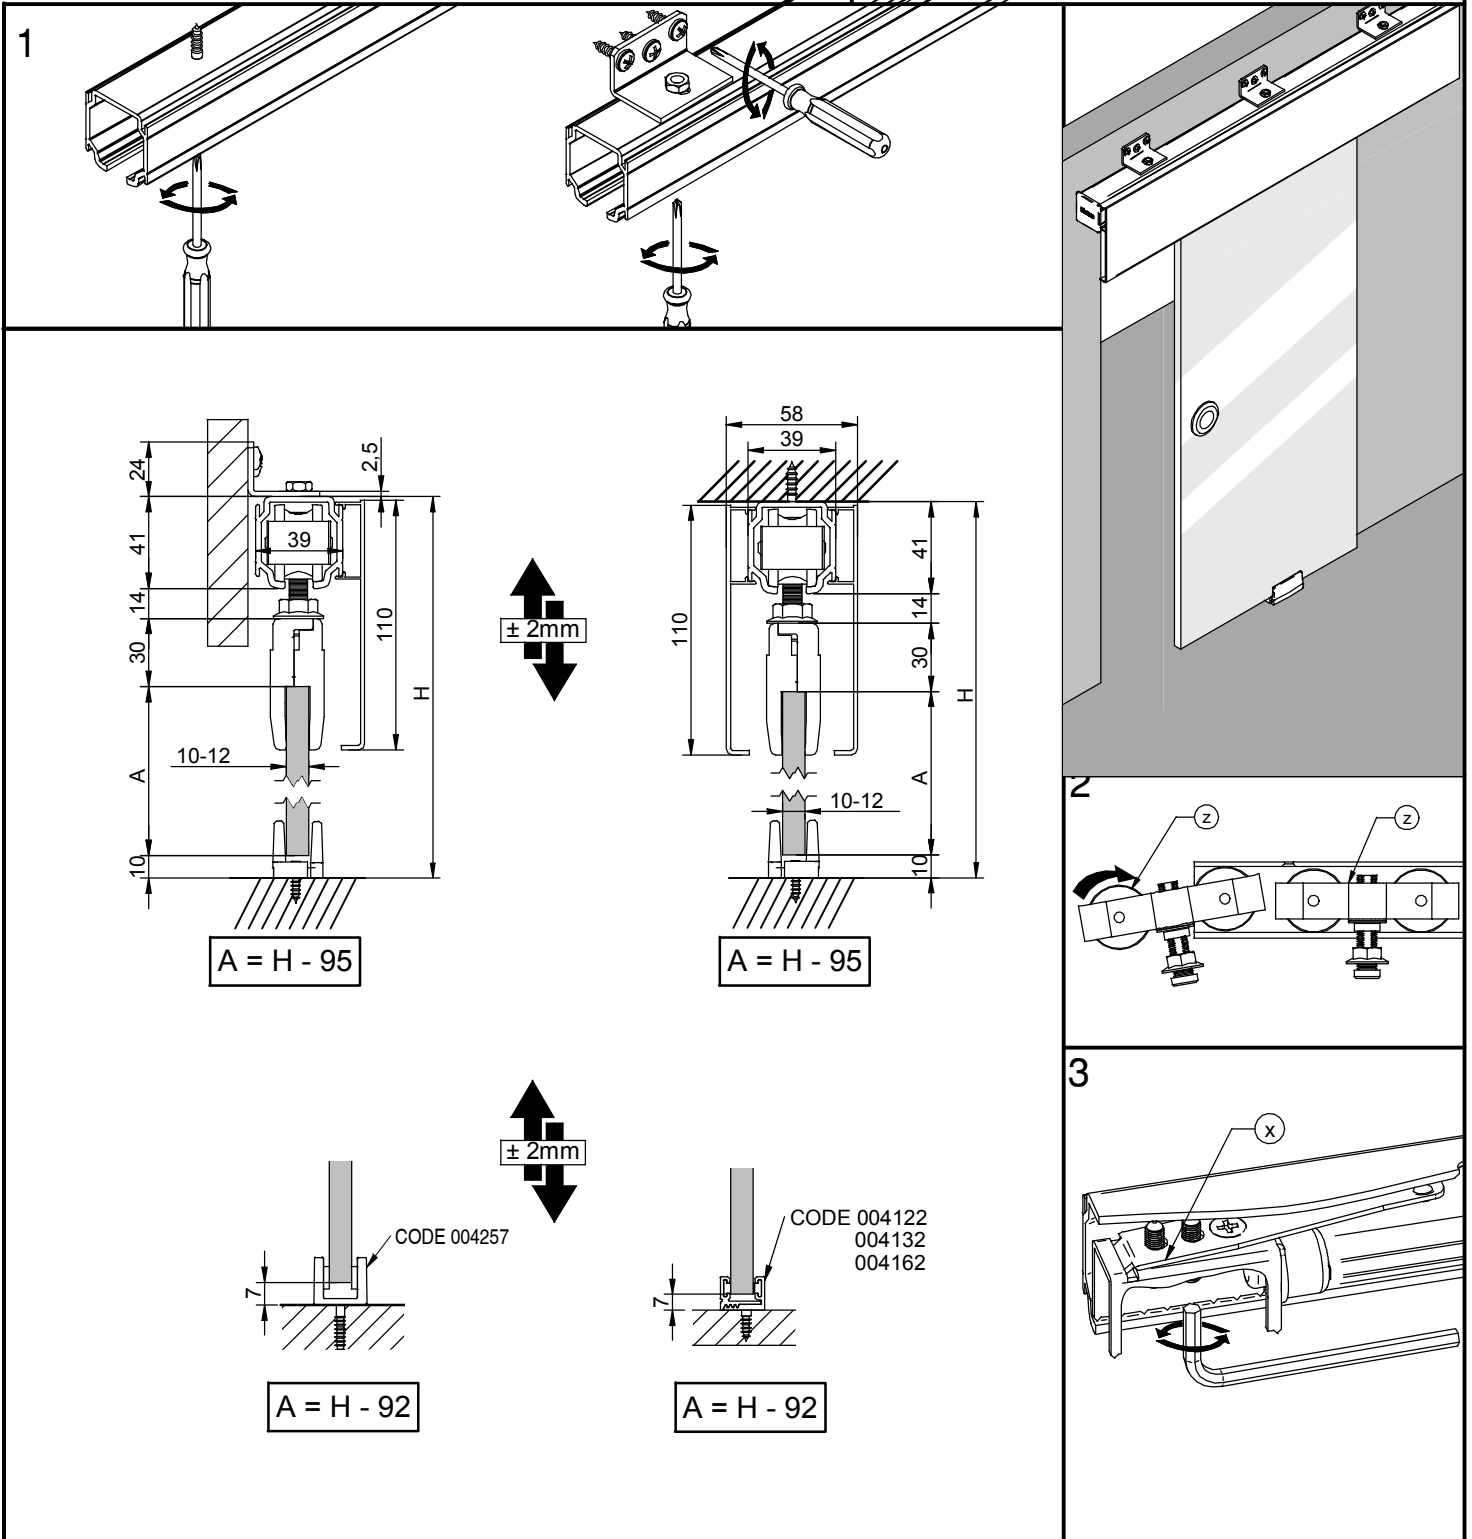

saheco SV-A125

DES. 2015

Poligono Industrial Foradada - 08580 - Sant Quirze de Besora (Barcelona)
 Telf. 34-93.852.92.23, Fax.34-93.852.91.59
 Export. Telf. 34-93.852.96.15, Fax.34-93.852.91.76
 e-mail: saheco@saheco.com - web: www.saheco.com

MADE IN E.U.

**GRUPO
TORREMAT**

038060063

(Z)		2	(W)		1
(Y)		2	(V)		2
(X)		2			

14

15

16