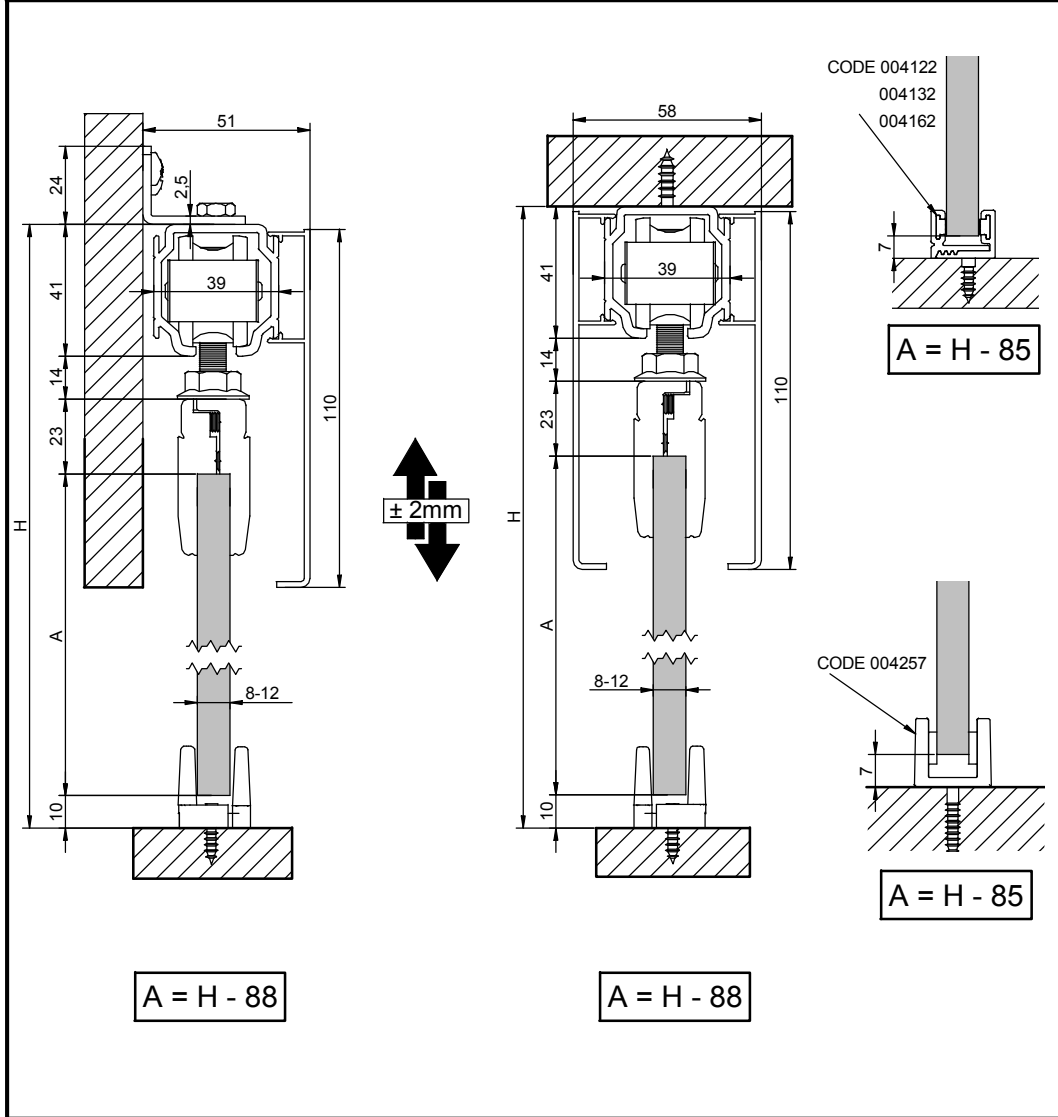

saheco SV-A100

DES. 2015

Poligono Industrial Foradada - 08580 - Sant Quirze de Besora (Barcelona)
 Telf. 34-93.852.92.23, Fax.34-93.852.91.59
 Export. Telf. 34-93.852.96.15, Fax.34-93.852.91.76
 e-mail: saheco@saheco.com - web: www.saheco.com

MADE IN E.U.

GRUPO TORREMAT

038060062

(Z)		2	(W)		1
(Y)		2	(V)		2
(X)		2			

14

15

16

$A = H - 88$

$B = H - 79$