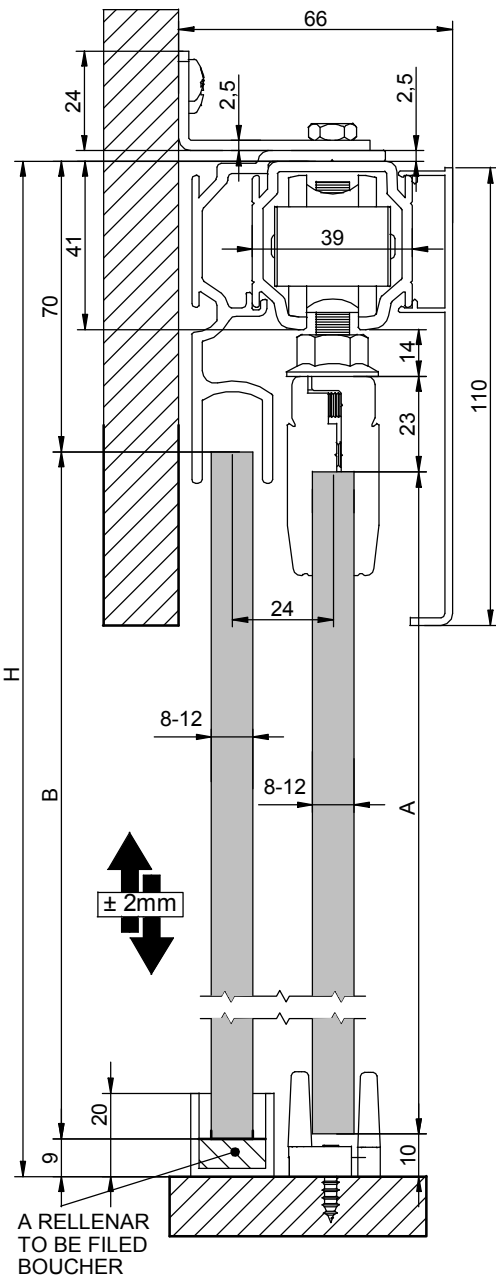

saheco SV-A100

DES. 2015

Poligono Industrial Foradada - 08580 - Sant Quirze de Besora (Barcelona)
 Telf. 34-93.852.92.23, Fax.34-93.852.91.59
 Export. Telf. 34-93.852.96.15, Fax.34-93.852.91.76
 e-mail: saheco@saheco.com - web: www.saheco.com

MADE IN E.U.

GRUPO TORREMAT

038060062

(Z)		2	(W)		1
(Y)		2	(V)		2
(X)		2			

14

15

16

$A = H - 88$

$B = H - 79$