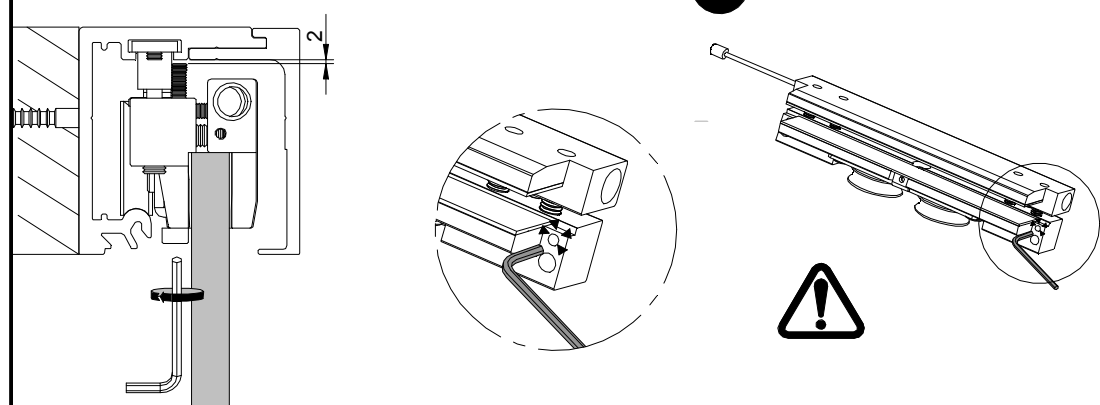

ANTIDESCARRILAMIENTO / ANTI-DERAILMENT / ANTI-DÉRAILLEMENT / ANTI-DERAGLIAMENTO

33