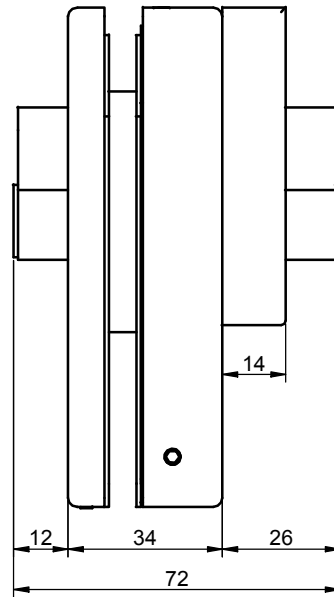

saheco

CERRADURA INOX PULIDO MATE
POLISHED LOCK INOX MTE
SERRURE INOX POLIMATÉ

Poligono Industrial Foradada - 08580 - Sant Quirze de Besora (Barcelona)
Telf. 34-93.852.92.23, Fax.34-93.852.91.59
Export. Telf. 34-93.852.96.15, Fax.34-93.852.91.76
e-mail: saheco@saheco.com - web: www.saheco.com

MADE IN E.U.

GRUPO
TORREMAT

APRIL 2014

8-10-12mm

CODE: 00 66 64

* MECANIZADO VIDRIO / MECHANIZED GLASS / MÉCANISÉ VERRE