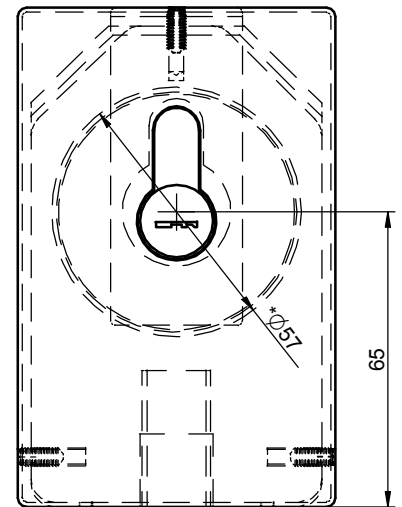

MADE IN E.U.

GRUPO
TORREMAT

APRIL 2014

8-10-12mm

CODE: 00 66 64

* MECANIZADO VIDRIO / MECHANIZED GLASS / MÉCANISÉ VERRE