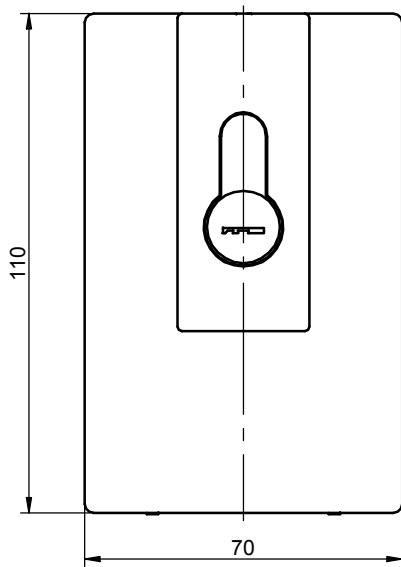

MADE IN E.U.

GRUPO
TORREMAT

APRIL 2014

8-10-12mm

CODE: 00 66 64

* MECANIZADO VIDRIO / MECHANIZED GLASS / MÉCANISÉ VERRE