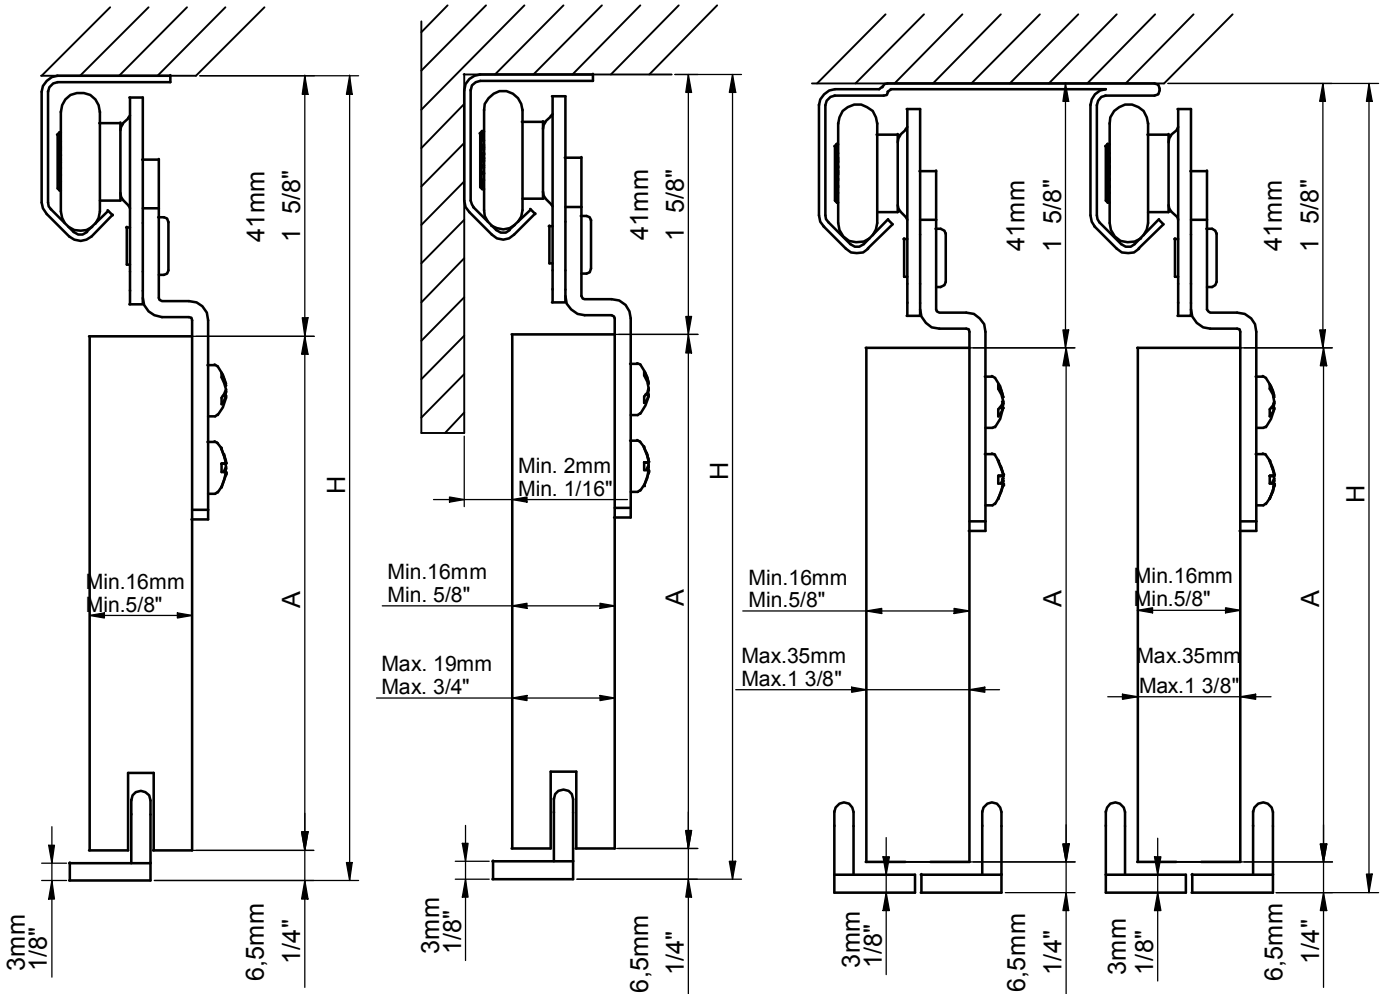

MADE IN E.U.

**GRUPO
TORREMAT**

038060174

(W)		4	(Y)		2
(Z)		6	(X)		2

A = H-48mm
A = H-1 7/8"