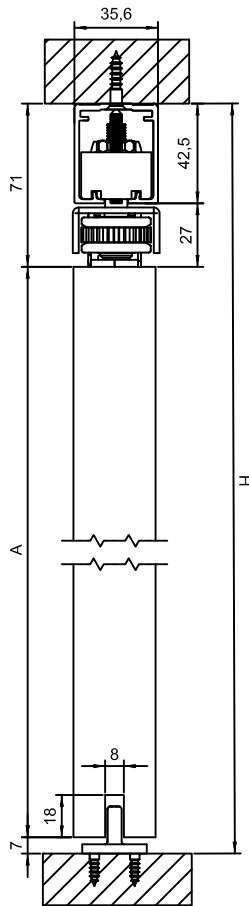

saheco

SINCRO SF-A80

Poligono Industrial Foradada - 08580 - Sant Quirze de Besora (Barcelona)
 Telf. 34-93.852.92.23, Fax.34-93.852.91.59
 Export. Telf. 34-93.852.96.15, Fax.34-93.852.91.76
 e-mail: saheco@saheco.com
 web: www.saheco.com

**GRUPO
TORREMAT**

JUNY-2018

038060663

$$A = H - 78$$

10139					
a		4	b		4
c		3	d		1
			f		4
i		2	h		2
t1		16	j		3
t2		4	t3		8
t4		6	w		1

Montaje Correa Larga ("Posicion" hojas cerradas segun medidas)
Long Belt Assembly ("Position" closed sheet according to measures)
Montage de Long cinturón ("Position" panneau fermée selon les mesures)

6

7

8

9

10

11

The belt must be strained before fix the screws.

12