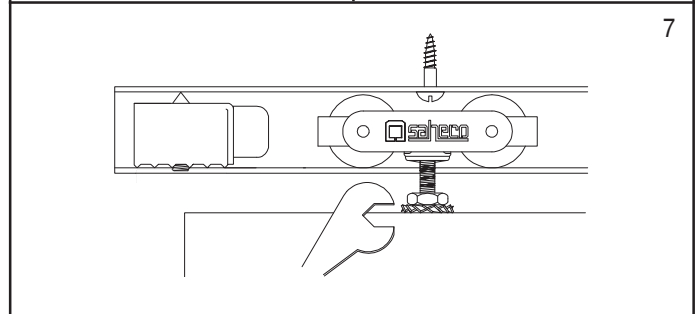

MAR - 2013

saheco

SF-A122D

Poligono Industrial Foradada - 08580 - Sant Quirze de Besora (Barcelona)
Telf. 34-93.852.92.23, Fax. 34-93.852.91.76
e-mail: saheco@saheco.com
web : www .saheco.com

**GRUPO
TORREMAT**

038060292

MADE IN SPAIN