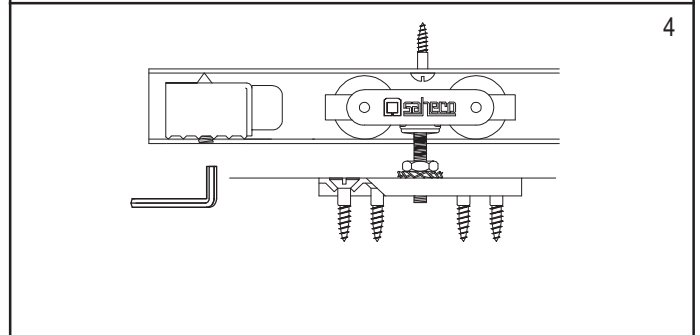

MAR - 2013

saheco

SF-A122D

Poligono Industrial Foradada - 08580 - Sant Quirze de Besora (Barcelona)
Telf. 34-93.852.92.23, Fax. 34-93.852.91.76
e-mail: saheco@saheco.com
web : www .saheco.com

**GRUPO
TORREMAT**

038060292

MADE IN SPAIN