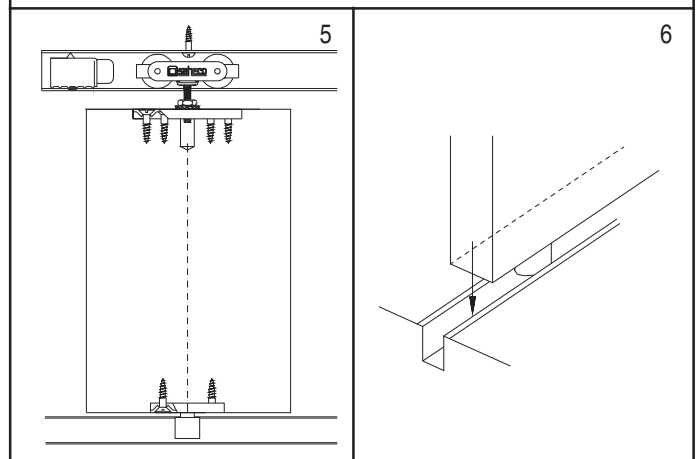

MAR - 2013

saheco

SF-A122D

Poligono Industrial Foradada - 08580 - Sant Quirze de Besora (Barcelona)
Telf. 34-93.852.92.23, Fax. 34-93.852.91.76
e-mail: saheco@saheco.com
web : www .saheco.com

**GRUPO
TORREMAT**

038060292

MADE IN SPAIN