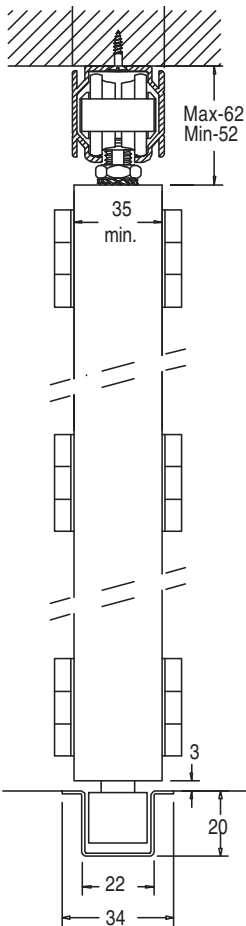

MAR - 2013

saheco

SF-A122D

Poligono Industrial Foradada - 08580 - Sant Quirze de Besora (Barcelona)
Telf. 34-93.852.92.23, Fax. 34-93.852.91.76
e-mail: saheco@saheco.com
web : www .saheco.com

**GRUPO
TORREMAT**

038060292

MADE IN SPAIN