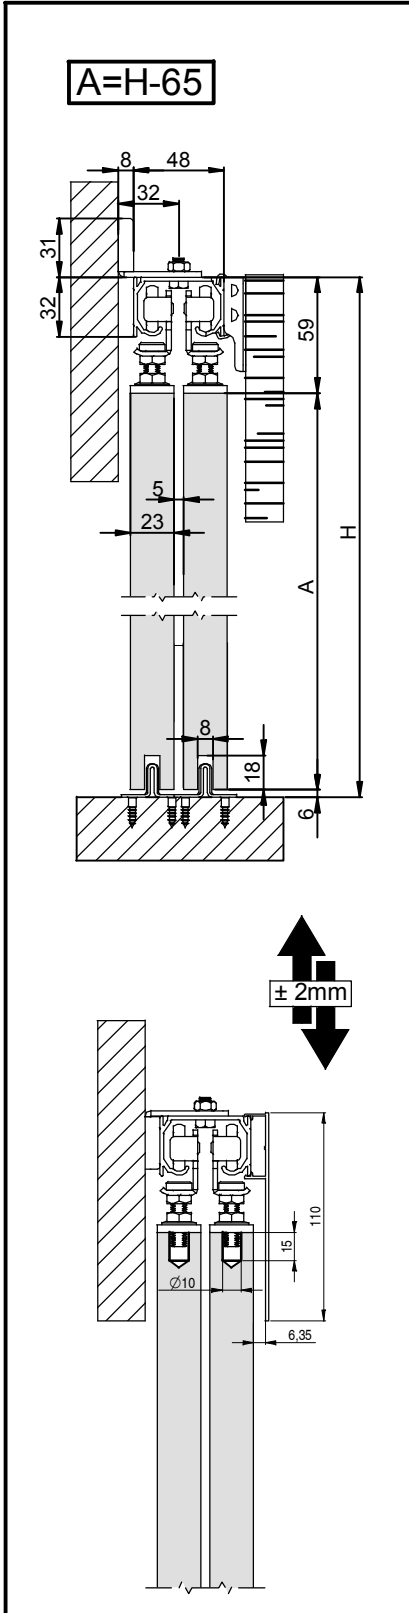

saheco

SF-85

Poligono Industrial Foradada - 08580 - Sant Quirze de Besora (Barcelona)
Telf. 34-93.852.92.23, Fax.34-93.852.91.59
Export. Telf. 34-93.852.96.15, Fax.34-93.852.91.76
e-mail: saheco@saheco.com - web: www.saheco.com

MADE IN E.U.

**GRUPO
TORREMAT**

MAY 2015

038060047

5

6

7