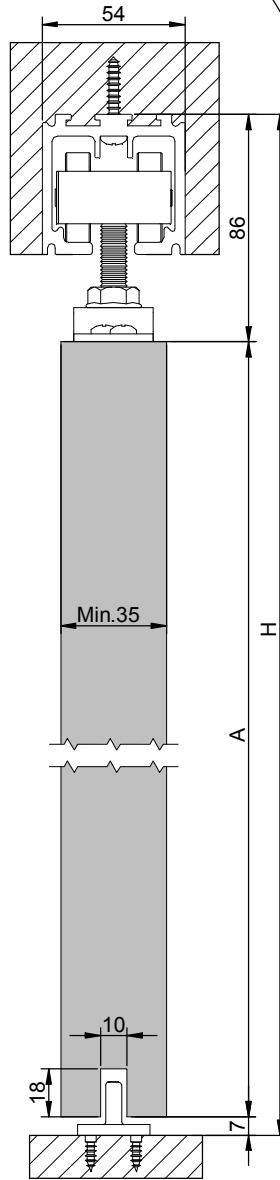

SF-A300 SOBREPUESTA

Poligono Industrial Foradada - 08580 - Sant Quirze de Besora (Barcelona)
Telf. 34-93.852.92.23, Fax.34-93.852.91.59
Export. Telf. 34-93.852.96.15, Fax.34-93.852.91.76
e-mail: saheco@saheco.com - web: www.saheco.com

MADE IN E.U.

**GRUPO
TORREMAT**

Gen. 2017

038060097

Contenido del juego

Content of the set

Ref. 0 300 00

(Z)		2
(Y)		2
(X)		1
(W)		2

CODE: 0 300 64

Code: 204-20-30-50
204-21-31-51
204-32

A = H-93

A = H-93

A = H-95