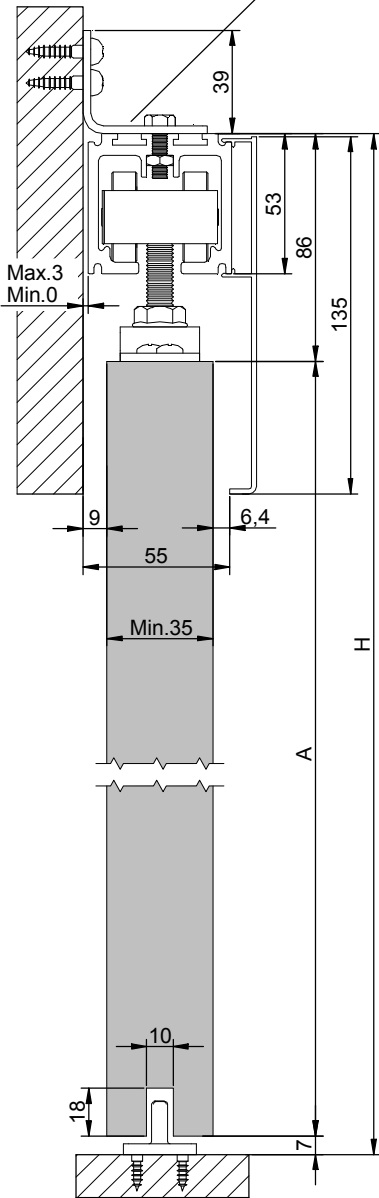

SF-A300 SOBREPUESTA

Poligono Industrial Foradada - 08580 - Sant Quirze de Besora (Barcelona)
Telf. 34-93.852.92.23, Fax.34-93.852.91.59
Export. Telf. 34-93.852.96.15, Fax.34-93.852.91.76
e-mail: saheco@saheco.com - web: www.saheco.com

MADE IN E.U.

**GRUPO
TORREMAT**

Gen. 2017

038060097

Contenido del juego

Content of the set

Ref. 0 300 00

(Z)		2
(Y)		2
(X)		1
(W)		2

CODE: 0 300 64

Code: 204-20-30-50
204-21-31-51
204-32

A = H-93

A = H-93

A = H-95