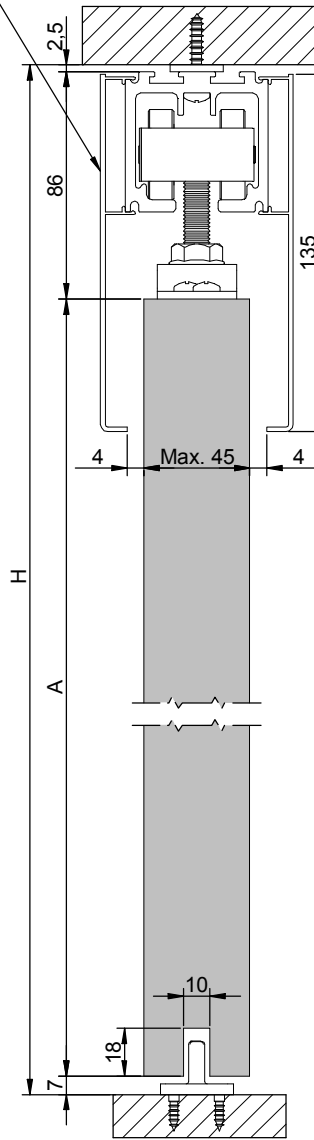

SF-A300 SOBREPUESTA

Poligono Industrial Foradada - 08580 - Sant Quirze de Besora (Barcelona)
Telf. 34-93.852.92.23, Fax.34-93.852.91.59
Export. Telf. 34-93.852.96.15, Fax.34-93.852.91.76
e-mail: saheco@saheco.com - web: www.saheco.com

CODE: 0 300 64

Code: 204-20-30-50
204-21-31-51
204-32

A = H-93

A = H-93

A = H-95