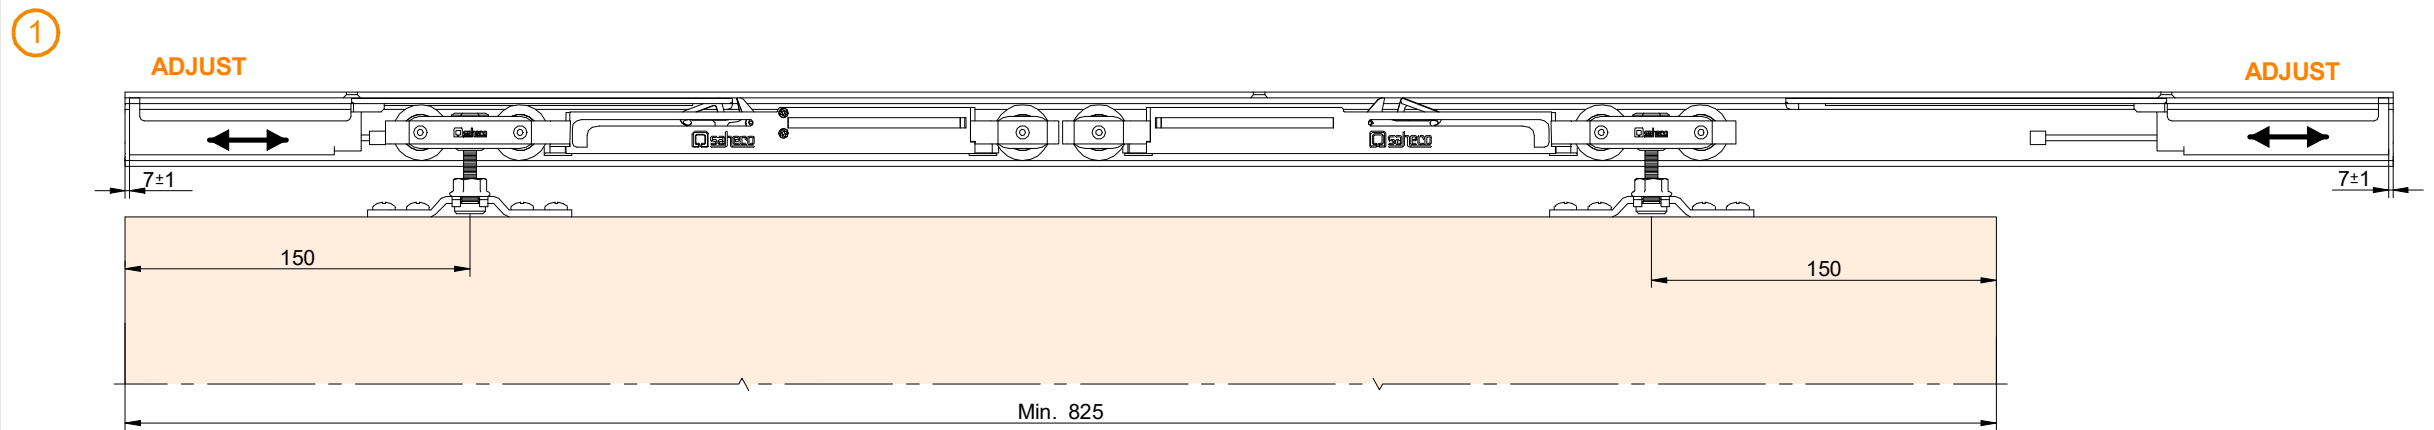

DOUBLE SOFTCLOSE

LIST OF CONTENTS

CODE: 99692027 (x2)

a		1 no.
b		1 no.
c		1 no.
d		1 no.
e		1 no.

③ ASSEMBLY COMPONENTS