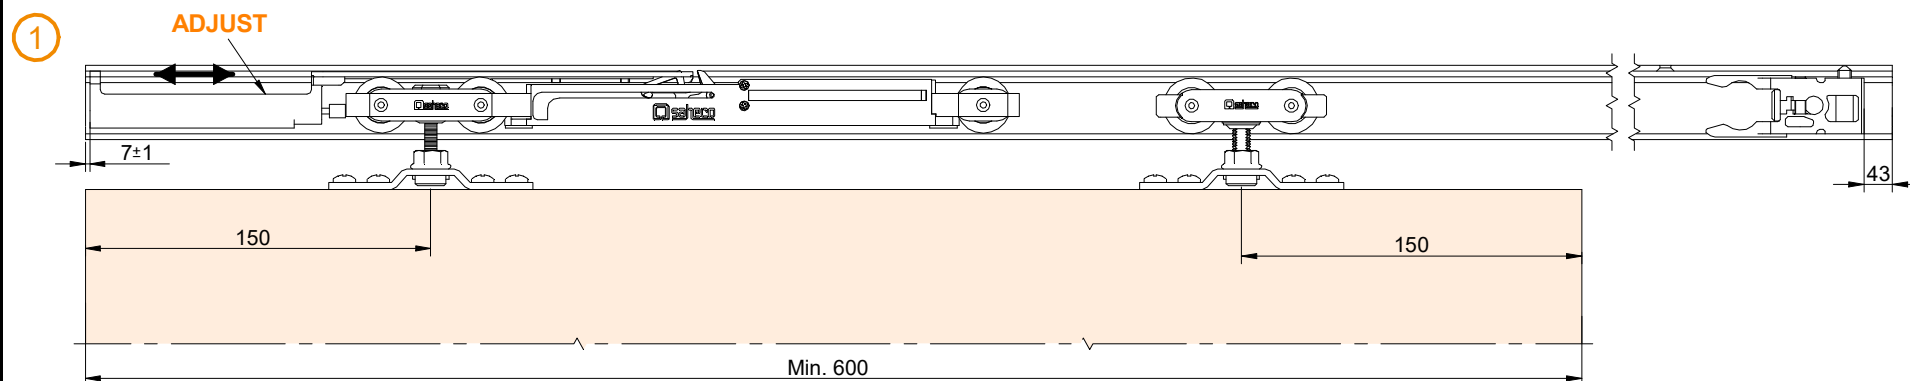

DOUBLE SOFTCLOSE

LIST OF CONTENTS

CODE: 99692027 (x2)

a		1 no.
b		1 no.
c		1 no.
d		1 no.
e		1 no.

③ ASSEMBLY COMPONENTS