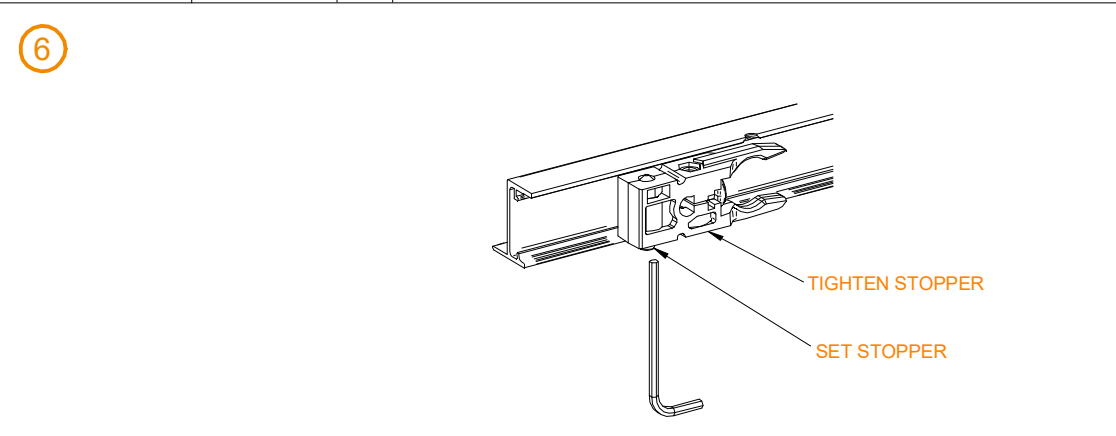

DOUBLE SOFTCLOSE

LIST OF CONTENTS

CODE: 99692027 (x2)

a		1 no.
b		1 no.
c		1 no.
d		1 no.
e		1 no.

③ ASSEMBLY COMPONENTS