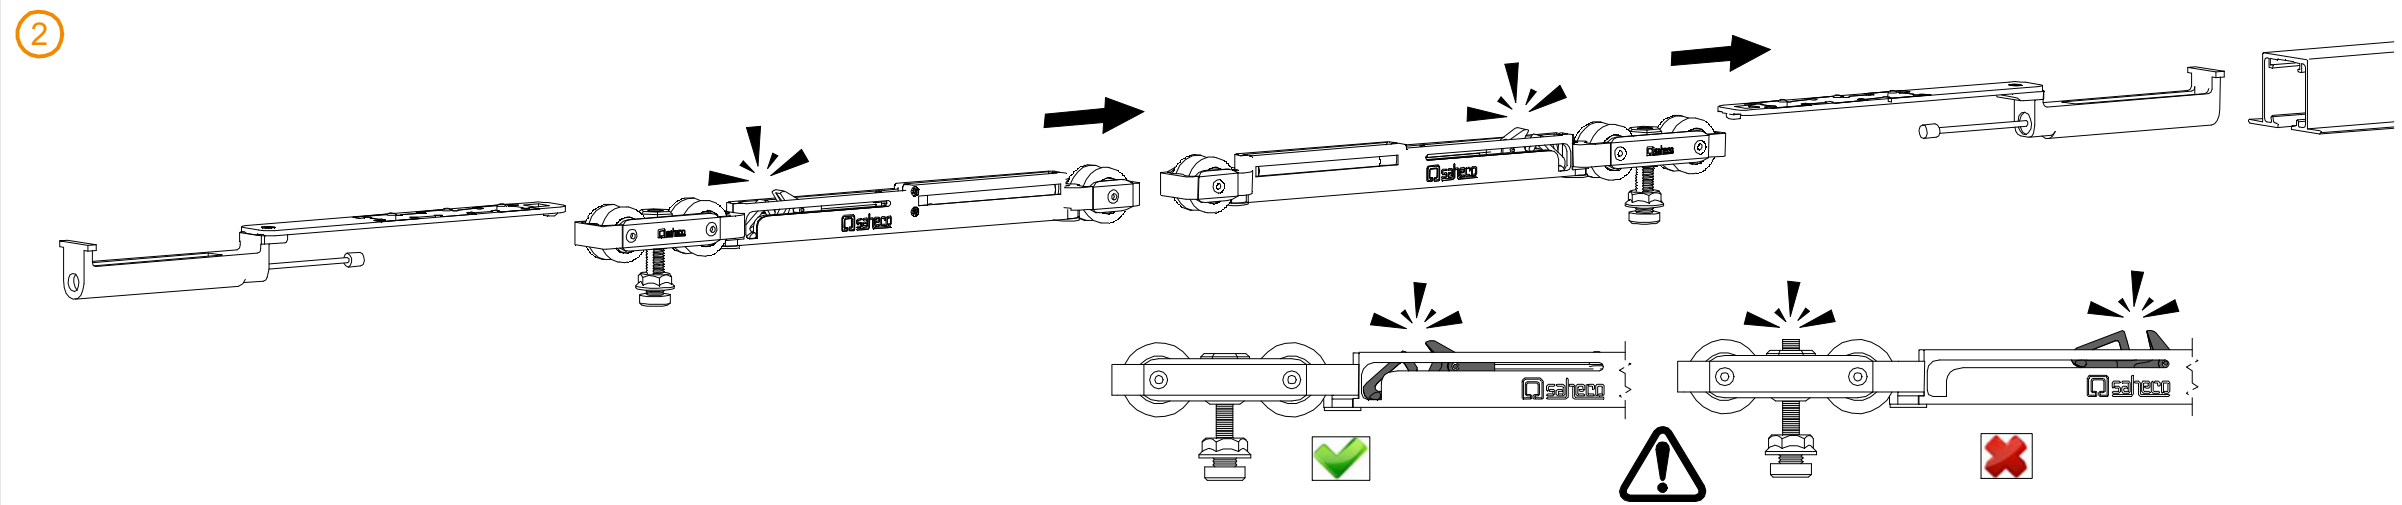

MADE IN E.U.

GRUPO TORREMAT MAX. 90 kg

FEB. 2023

038060821

SOFTCLOSE SINGLE

LIST OF CONTENTS

CODE: 99692127

a		1 no.
b		1 no.
c		1 no.
d		1 no.
e		1 no.

DOUBLE SOFTCLOSE

LIST OF CONTENTS

CODE: 99692027 (x2)

a		1 no.
b		1 no.
c		1 no.
d		1 no.
e		1 no.

③ ASSEMBLY COMPONENTS