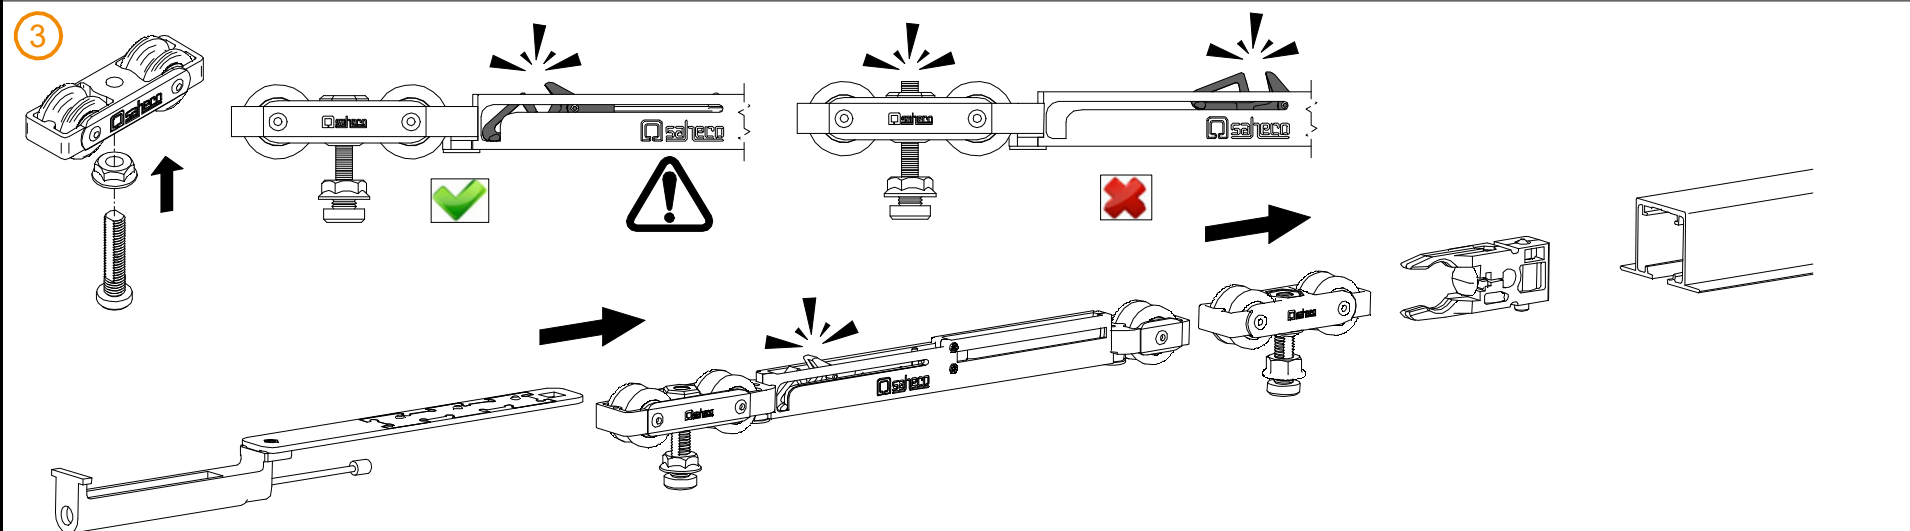

DOUBLE SOFTCLOSE

LIST OF CONTENTS

CODE: 99692027 (x2)

a		1 no.
b		1 no.
c		1 no.
d		1 no.
e		1 no.

③ ASSEMBLY COMPONENTS