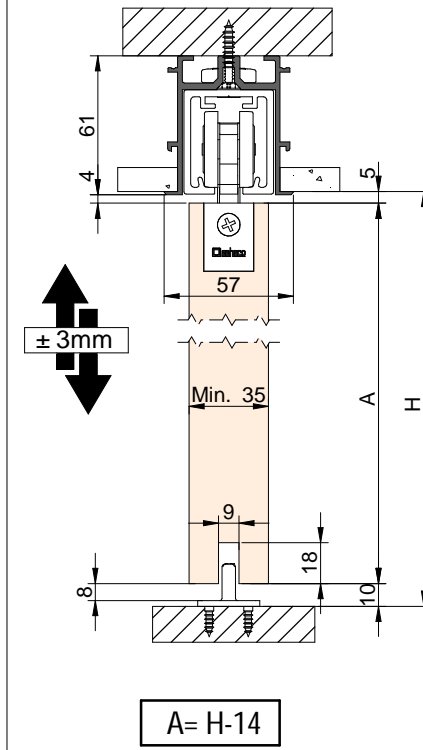

PERFIL FUNDA FT XL / Support FT XL track FALSO TECHO / False ceiling