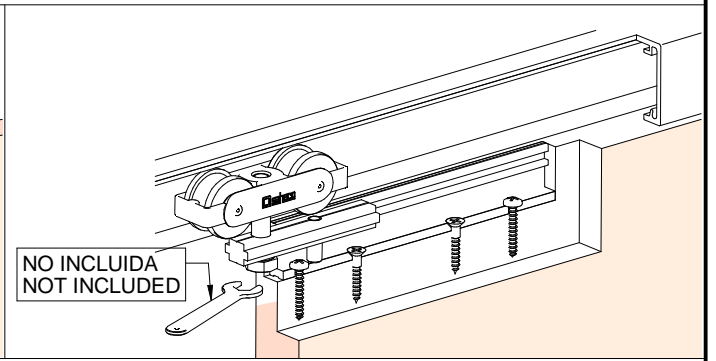

FALSO TECHO / False ceiling

LARGO /	Nº TALADROS /
2m	6 (Ø 5,5mm)
3m	9 (Ø 5,5mm)
4m	11 (Ø 5,5mm)
6m	16 (Ø 5,5mm)