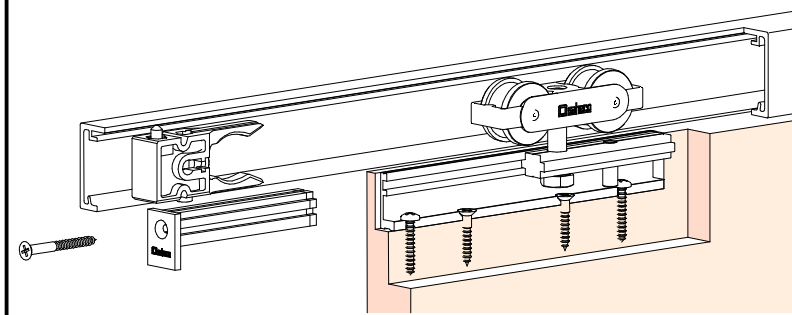

FALSO TECHO / False ceiling

LARGO /	Nº TALADROS /
2m	6 (Ø 5,5mm)
3m	9 (Ø 5,5mm)
4m	11 (Ø 5,5mm)
6m	16 (Ø 5,5mm)