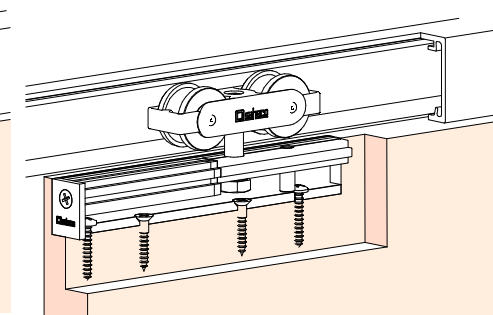

FALSO TECHO / False ceiling

LARGO /	Nº TALADROS /
2m	6 (Ø 5,5mm)
3m	9 (Ø 5,5mm)
4m	11 (Ø 5,5mm)
6m	16 (Ø 5,5mm)