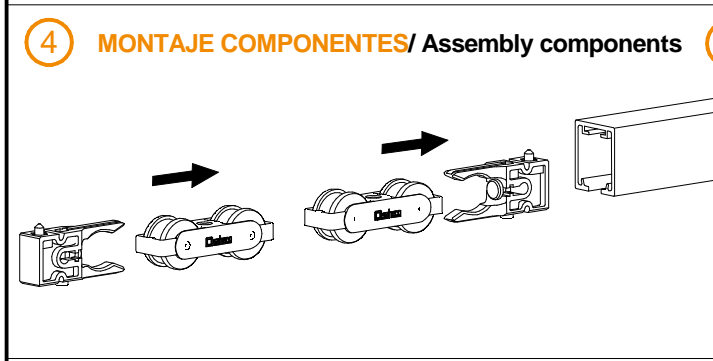

FALSO TECHO / False ceiling

LARGO /	Nº TALADROS /
2m	6 (Ø 5,5mm)
3m	9 (Ø 5,5mm)
4m	11 (Ø 5,5mm)
6m	16 (Ø 5,5mm)