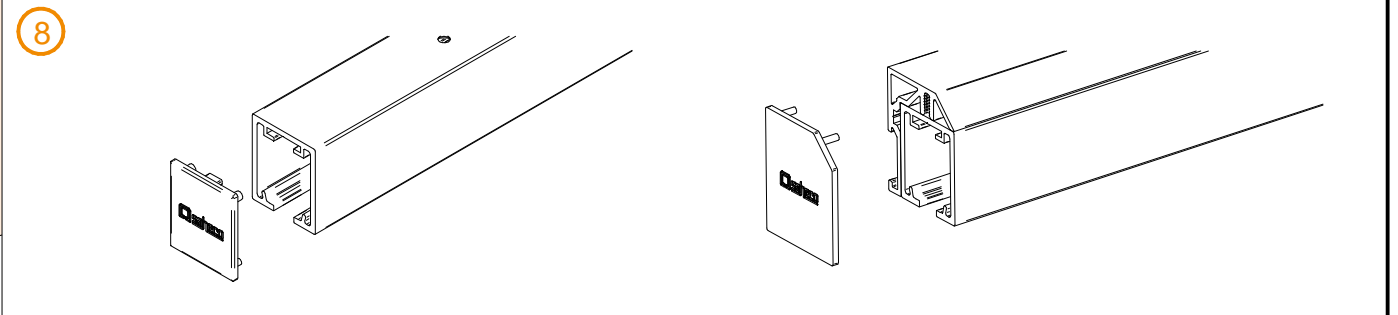

FALSO TECHO / False ceiling

LARGO /	Nº TALADROS /
2m	6 (Ø 5,5mm)
3m	9 (Ø 5,5mm)
4m	11 (Ø 5,5mm)
6m	16 (Ø 5,5mm)